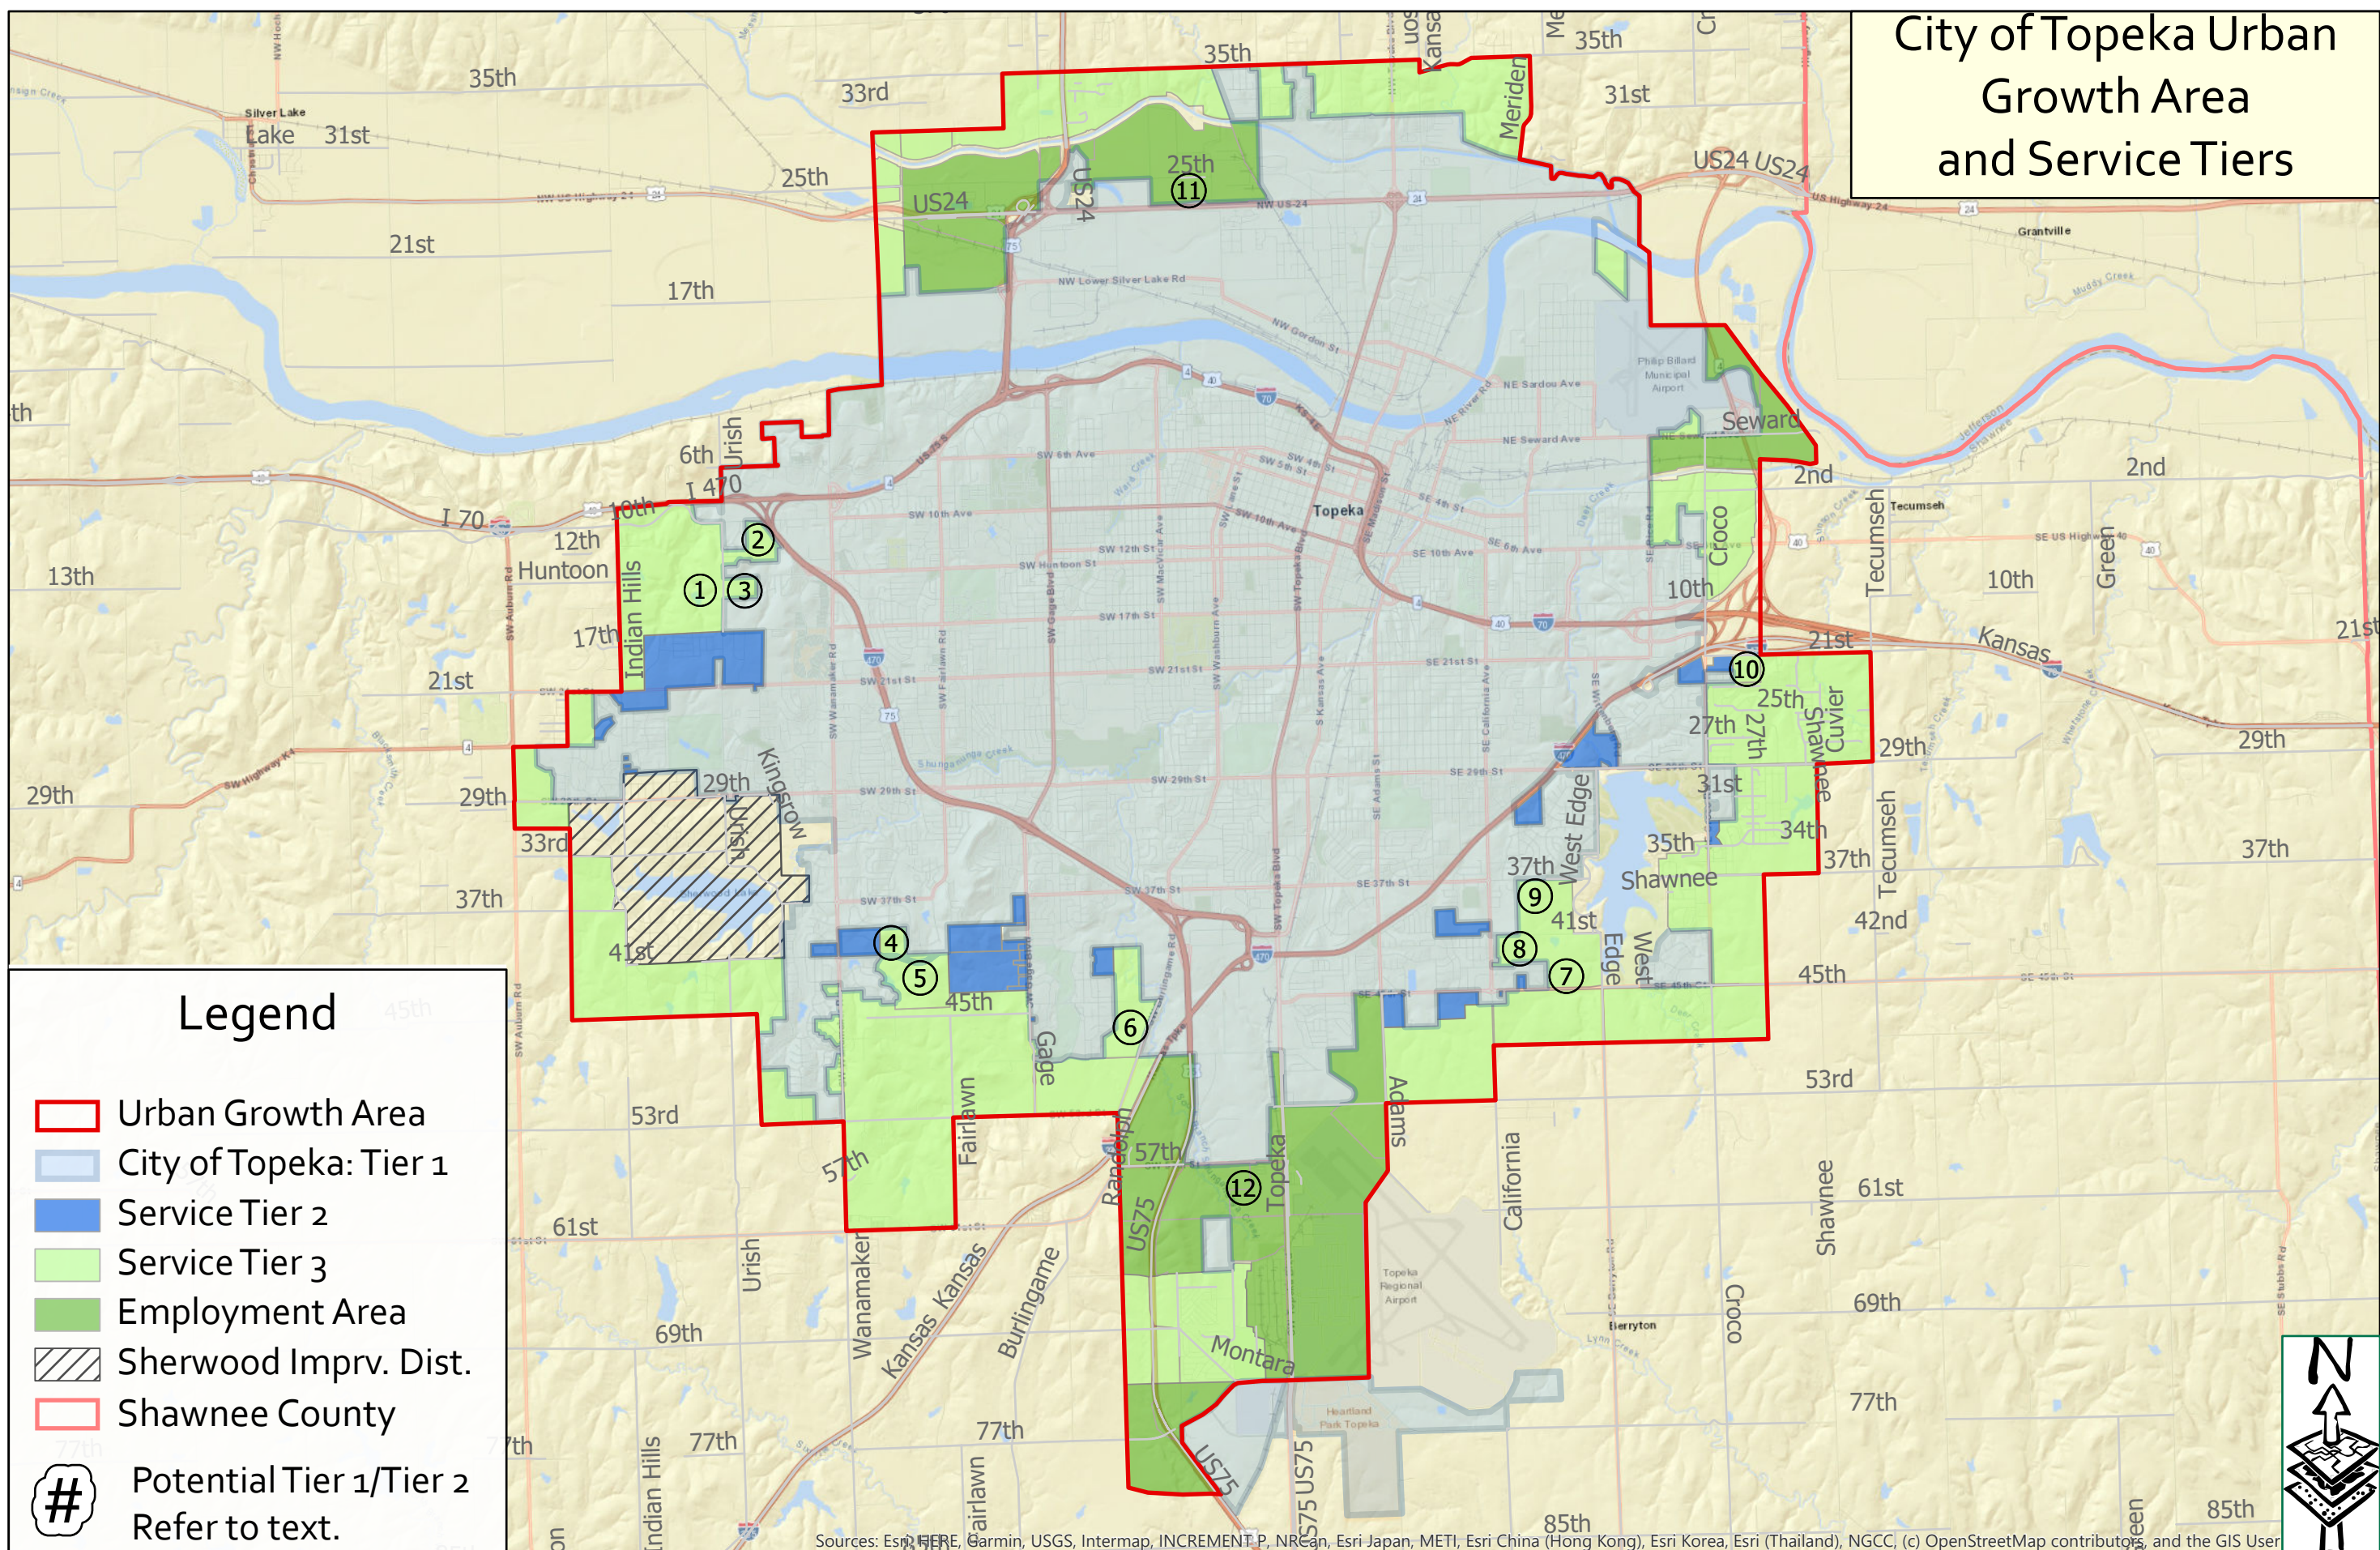

City of Topeka Urban Growth Area and Service Tiers

Legend

- Urban Growth Area
- City of Topeka: Tier 1
- Service Tier 2
- Service Tier 3
- Employment Area
- Sherwood Imprv. Dist.
- Shawnee County
- # Potential Tier 1/Tier 2
Refer to text.