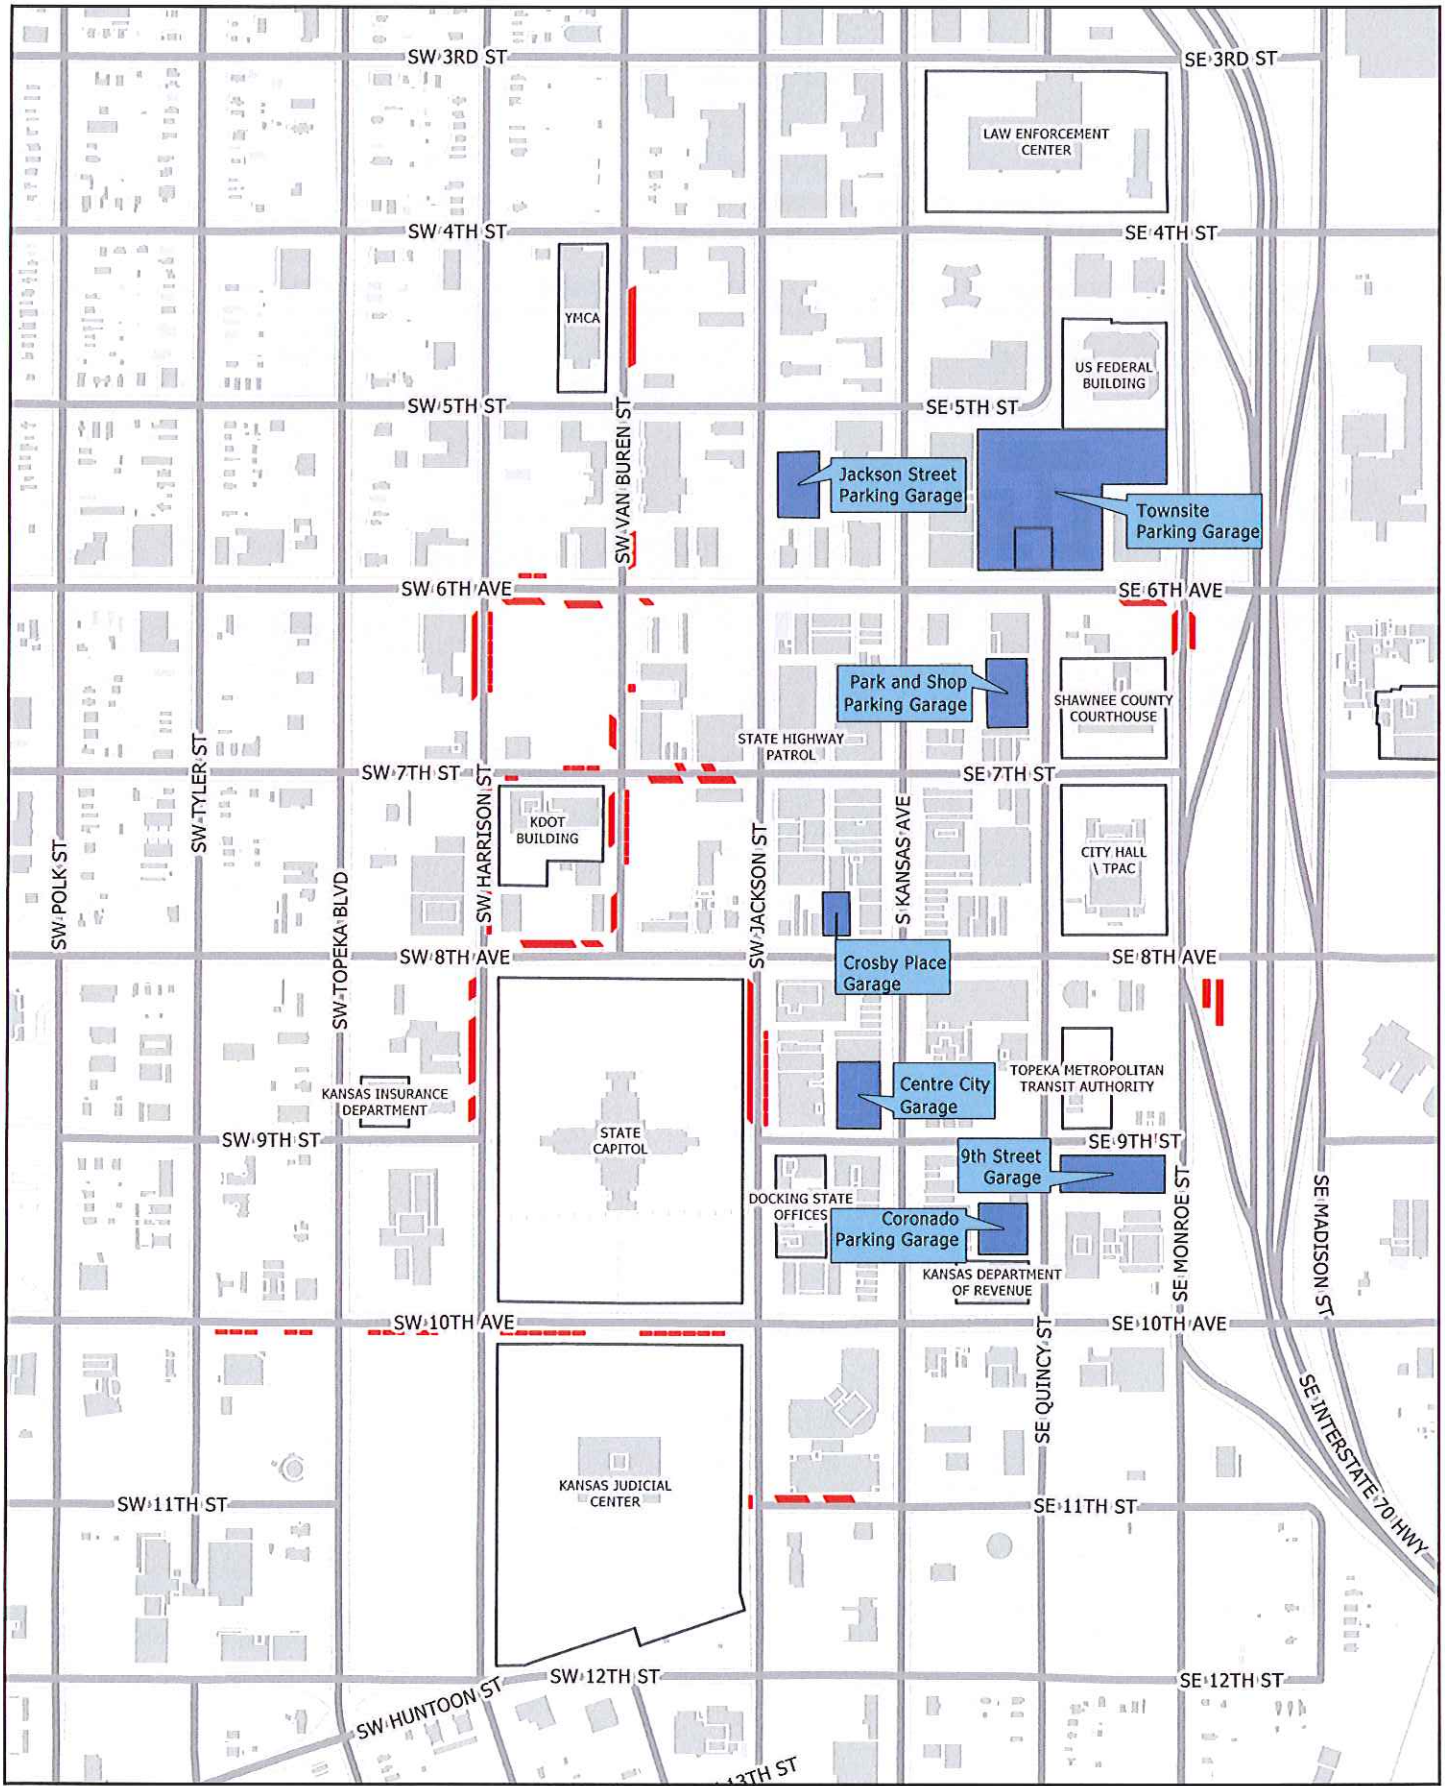

Parking Garages and 10 Hour Parking

Legend

- ▬ 10 Hour Parking
- ▬ Parking Garage

Map Author: dfish
Date Created: 2/21/2019 4:44
Date Printed: 7/15/2019 4:47
Date Exported: 7/15/2019 4:48 PM