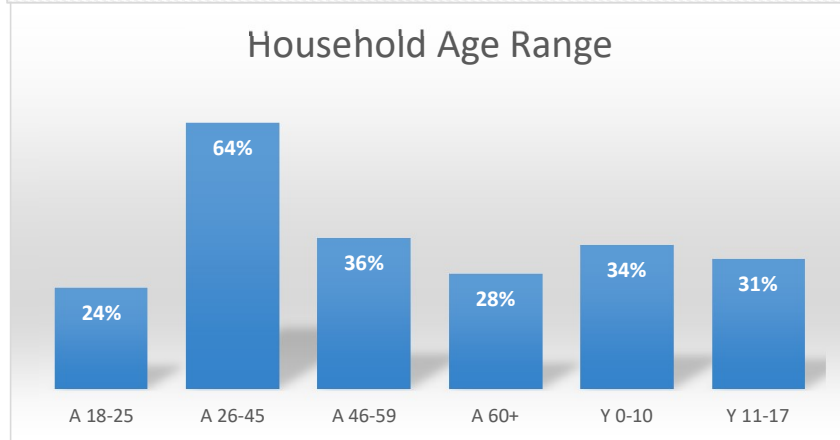

City of Topeka Neighborhood Pop-Up Events

Totals	Attendance	Cars	Families On-Site	Families Delivered	Total Families Served	Total in All Households	Total Boxes
#	126	65	58	15	73	232	100