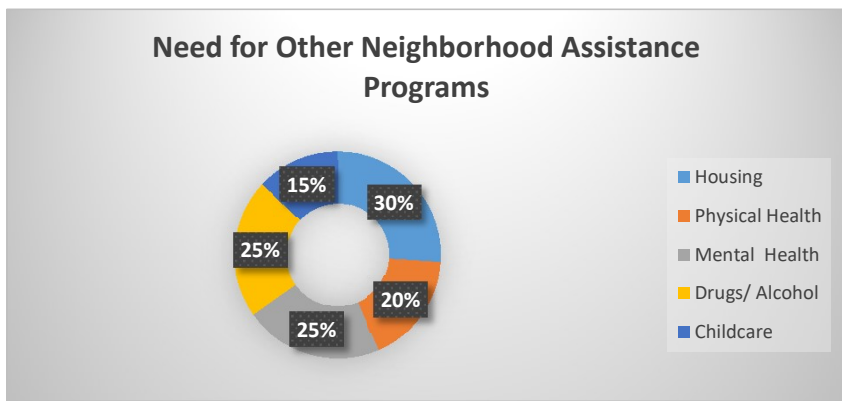

City of Topeka Neighborhood Pop-Up Events

Totals	Attendance	Cars	Families On-Site	Families Delivered	Total Families Served	Total in All Households	Total Boxes
#	119	65	61		61	238	180

City of Topeka Neighborhood Pop-Up Events