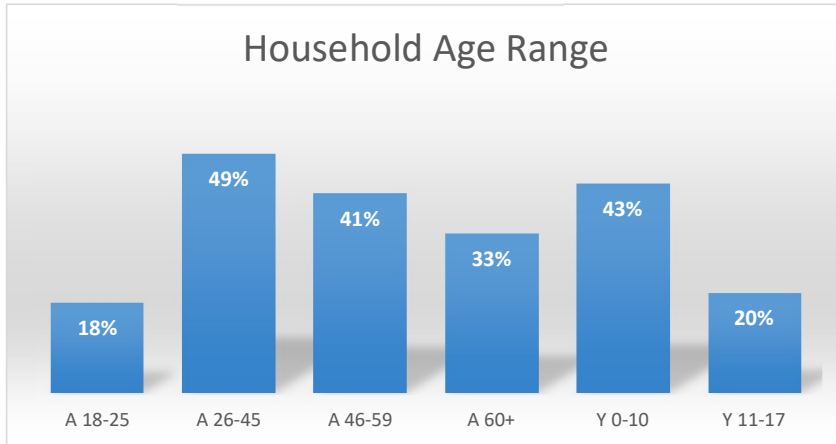

City of Topeka Neighborhood Pop-Up Events

Totals	Attendance	Cars	Families On-Site	Families Delivered	Total Families Served	Total in All Households	Total Boxes
#	74	44	49	27	76	222	100