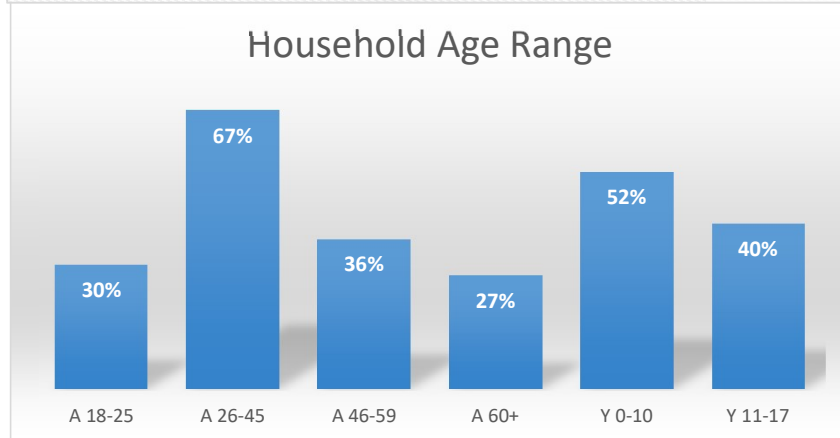

City of Topeka Neighborhood Pop-Up Events

Totals	Attendance	Cars	Families On-Site	Families Delivered	Total Families Served	Total in All Households	Total Boxes
#	87	57	81	15	96	393	100