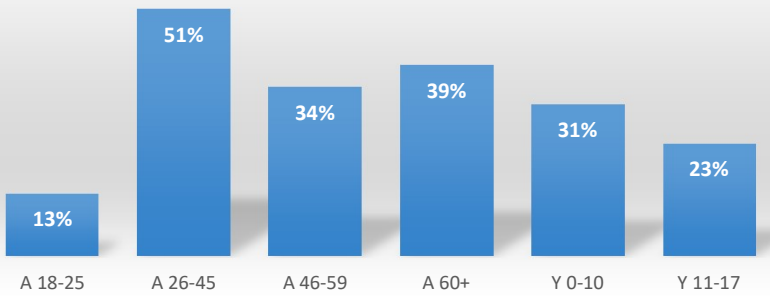

City of Topeka Neighborhood Pop-Up Events

Totals	Attendance	Cars	Families On-Site	Families Delivered	Total Families Served	Total in All Households	Total Boxes
#	112	76	85		85	230	100

City of Topeka Neighborhood Pop-Up Events

Totals	Attendance	Cars	Families On-Site	Families Delivered	Total Families Served	Total in All Households	Total Boxes
#	120	68	87		87	258	100

Count of Zip

Household Zip Codes

Household Age Range

Need for Other Neighborhood Assistance Programs