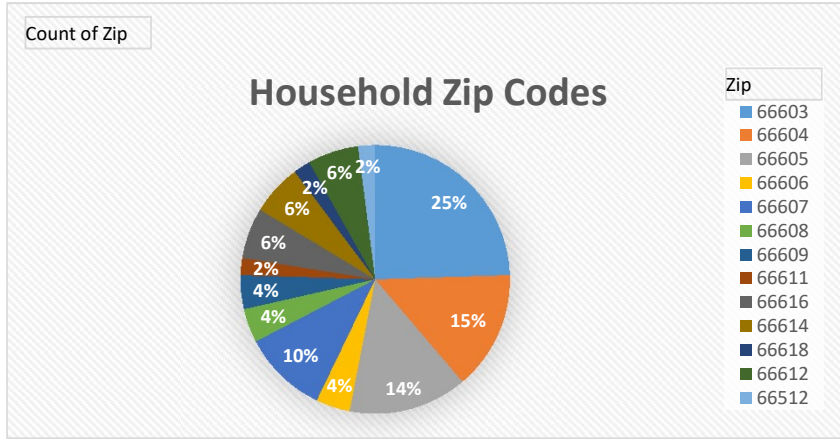

City of Topeka Neighborhood Pop-Up Events

Totals	Attendance	Cars	Families On-Site	Families Delivered	Total Families Served	Total in All Households	Total Boxes
#	119	65	61		61	238	180

City of Topeka Neighborhood Pop-Up Events

Totals	Attendance	Cars	Families On-Site	Families Delivered	Total Families Served	Total in All Households	Total Boxes
#	71	31	47	30	77	231	100

City of Topeka Neighborhood Pop-Up Events

Totals	Attendance	Cars	Families On-Site	Families Delivered	Total Families Served	Total in All Households	Total Boxes
#	74	44	49	27	76	222	100

City of Topeka Neighborhood Pop-Up Events

Totals	Attendance	Cars	Families On-Site	Families Delivered	Total Families Served	Total in All Households	Total Boxes
#	112	76	85		85	230	100

City of Topeka Neighborhood Pop-Up Events