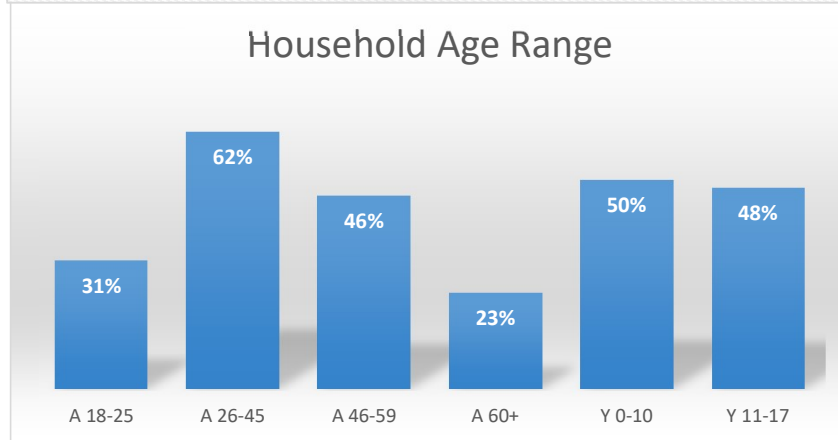

City of Topeka Neighborhood Pop-Up Events

Totals	Attendance	Cars	Families On-Site	Families Delivered	Total Families Served	Total in All Households	Total Boxes
#	106	93	52	14	66	235	100