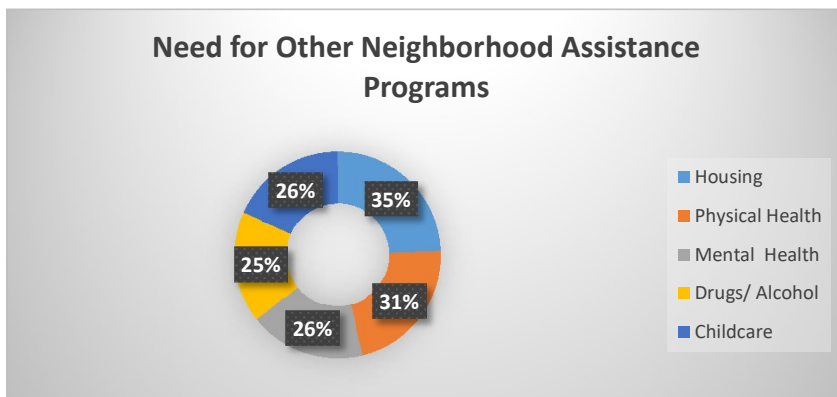

City of Topeka Neighborhood Pop-Up Events

Totals	Attendance	Cars	Families On-Site	Families Delivered	Total Families Served	Total in All Households	Total Boxes
#	87	57	81	15	96	393	100