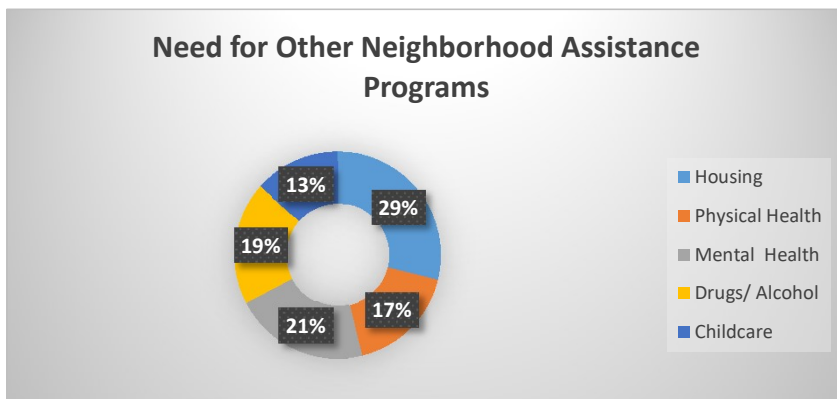

City of Topeka Neighborhood Pop-Up Events

Totals	Attendance	Cars	Families On-Site	Families Delivered	Total Families Served	Total in All Households	Total Boxes
#	106	93	52	14	66	235	100