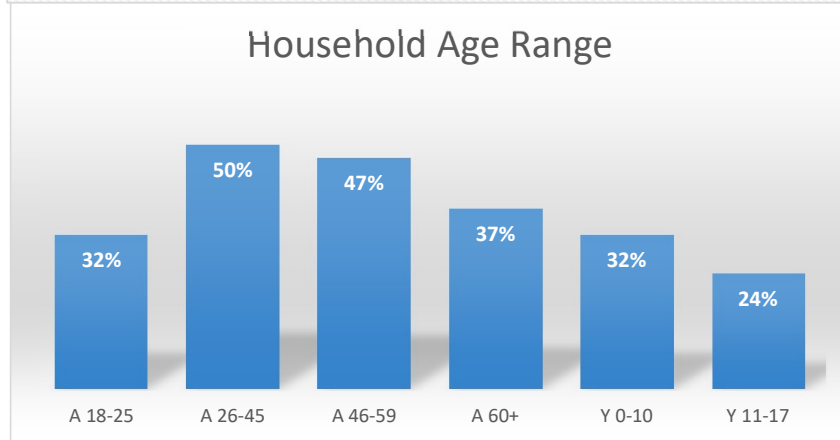

City of Topeka Neighborhood Pop-Up Events

Totals	Attendance	Cars	Families On-Site	Families Delivered	Total Families Served	Total in All Households	Total Boxes
#	109	38	38	39	77	200	100