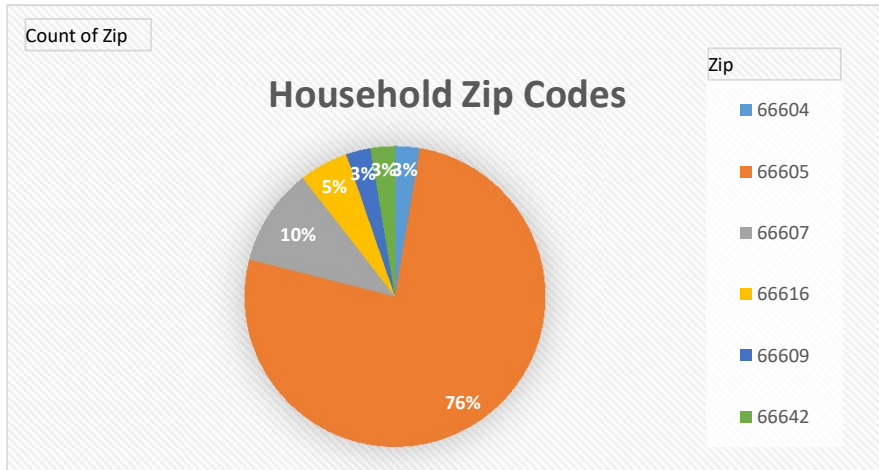

Totals	Attendance	Cars	Families On-Site	Families Delivered	Total Families Served	Total in All Households	Total Boxes
#	120	68	87		87	258	100

Count of Zip

Household Zip Codes

Household Age Range

Need for Other Neighborhood Assistance Programs

City of Topeka Neighborhood Pop-Up Events

Totals	Attendance	Cars	Families On-Site	Families Delivered	Total Families Served	Total in All Households	Total Boxes
#	106	49	70	18	88	235	100

City of Topeka Neighborhood Pop-Up Events

Totals	Attendance	Cars	Families On-Site	Families Delivered	Total Families Served	Total in All Households	Total Boxes
#	126	65	58	15	73	232	100

City of Topeka Neighborhood Pop-Up Events

Totals	Attendance	Cars	Families On-Site	Families Delivered	Total Families Served	Total in All Households	Total Boxes
#	109	38	38	39	77	200	100