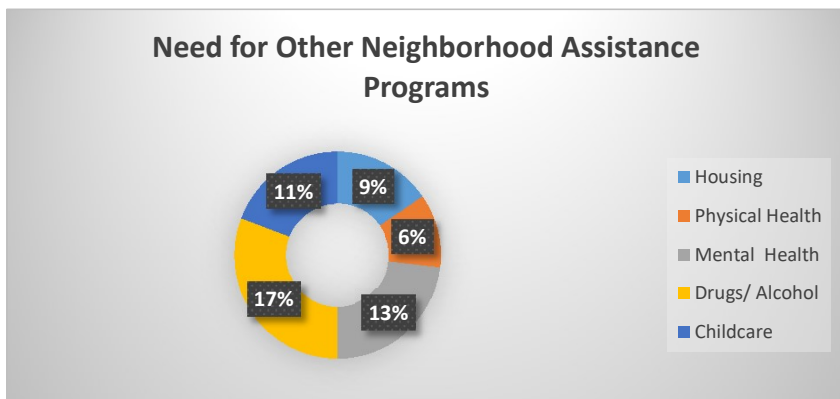

City of Topeka Neighborhood Pop-Up Events

Totals	Attendance	Cars	Families On-Site	Families Delivered	Total Families Served	Total in All Households	Total Boxes
#	71	31	47	30	77	231	100