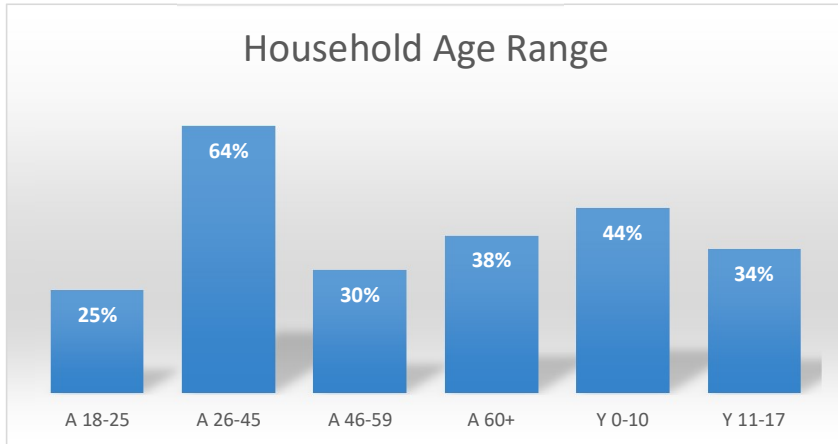

City of Topeka Neighborhood Pop-Up Events

Totals	Attendance	Cars	Families On-Site	Families Delivered	Total Families Served	Total in All Households	Total Boxes
#	119	65	61		61	238	180

City of Topeka Neighborhood Pop-Up Events