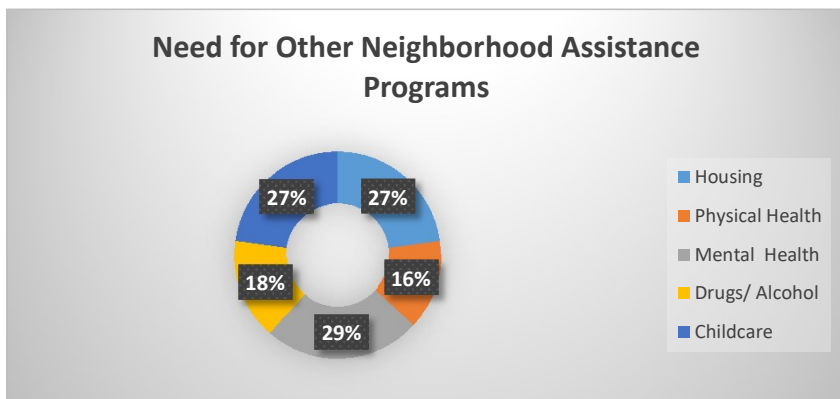

City of Topeka Neighborhood Pop-Up Events

Totals	Attendance	Cars	Families On-Site	Families Delivered	Total Families Served	Total in All Households	Total Boxes
#	74	44	49	27	76	222	100