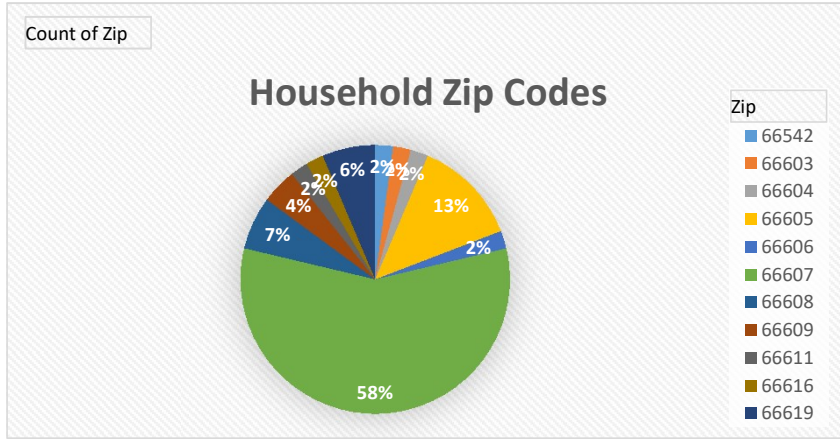

City of Topeka Neighborhood Pop-Up Events

Totals	Attendance	Cars	Families On-Site	Families Delivered	Total Families Served	Total in All Households	Total Boxes
#	119	65	61		61	238	180

City of Topeka Neighborhood Pop-Up Events

Totals	Attendance	Cars	Families On-Site	Families Delivered	Total Families Served	Total in All Households	Total Boxes
#	71	31	47	30	77	231	100

City of Topeka Neighborhood Pop-Up Events

Totals	Attendance	Cars	Families On-Site	Families Delivered	Total Families Served	Total in All Households	Total Boxes
#	74	44	49	27	76	222	100

City of Topeka Neighborhood Pop-Up Events

Totals	Attendance	Cars	Families On-Site	Families Delivered	Total Families Served	Total in All Households	Total Boxes
#	112	76	85		85	230	100

City of Topeka Neighborhood Pop-Up Events