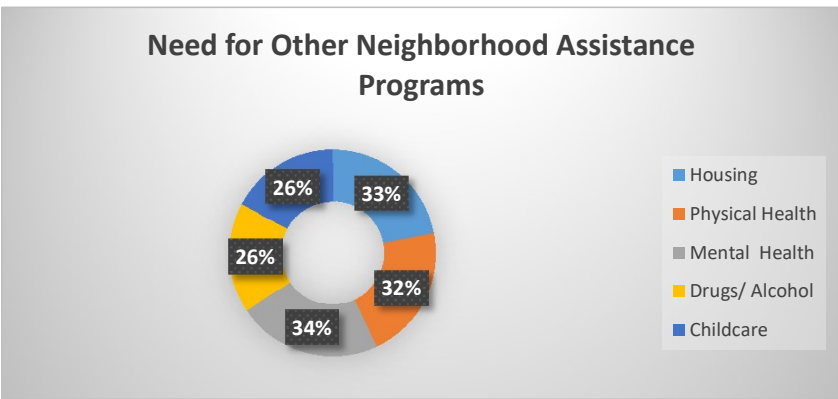

City of Topeka Neighborhood Pop-Up Events

Totals	Attendance	Cars	Families On-Site	Families Delivered	Total Families Served	Total in All Households	Total Boxes
#	112	76	85		85	230	100