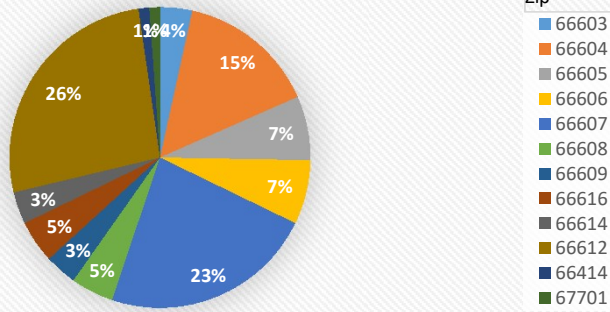

Totals	Attendance	Cars	Families On-Site	Families Delivered	Total Families Served	Total in All Households	Total Boxes
#	71	31	47	30	77	231	100

City of Topeka Neighborhood Pop-Up Events

Totals	Attendance	Cars	Families On-Site	Families Delivered	Total Families Served	Total in All Households	Total Boxes
#	74	44	49	27	76	222	100

City of Topeka Neighborhood Pop-Up Events

Totals	Attendance	Cars	Families On-Site	Families Delivered	Total Families Served	Total in All Households	Total Boxes
#	112	76	85		85	230	100

City of Topeka Neighborhood Pop-Up Events

Totals	Attendance	Cars	Families On-Site	Families Delivered	Total Families Served	Total in All Households	Total Boxes
#	120	68	87		87	258	100

Count of Zip

Household Zip Codes

Household Age Range

Need for Other Neighborhood Assistance Programs