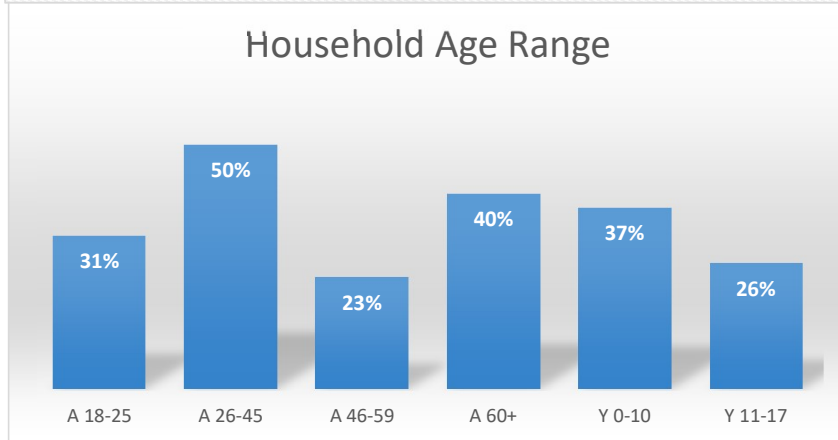

City of Topeka Neighborhood Pop-Up Events

Totals	Attendance	Cars	Families On-Site	Families Delivered	Total Families Served	Total in All Households	Total Boxes
#	106	49	70	18	88	235	100