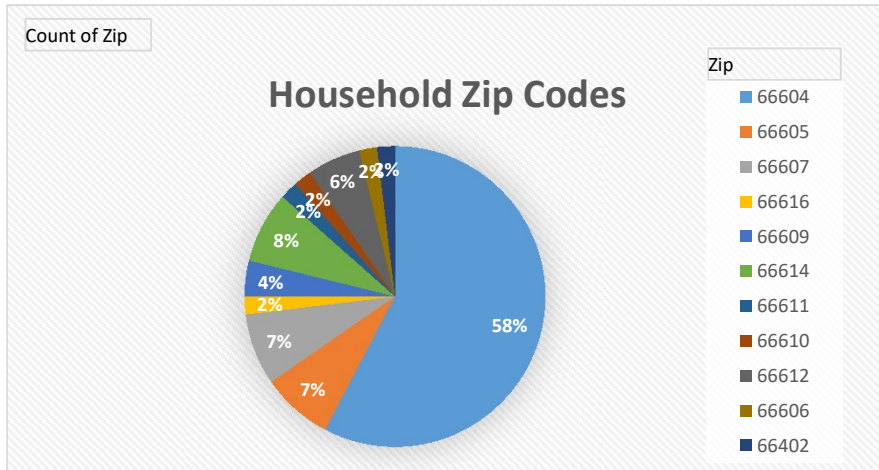

City of Topeka Neighborhood Pop-Up Events

Totals	Attendance	Cars	Families On-Site	Families Delivered	Total Families Served	Total in All Households	Total Boxes
#	106	49	70	18	88	235	100

City of Topeka Neighborhood Pop-Up Events

Totals	Attendance	Cars	Families On-Site	Families Delivered	Total Families Served	Total in All Households	Total Boxes
#	126	65	58	15	73	232	100

City of Topeka Neighborhood Pop-Up Events

Totals	Attendance	Cars	Families On-Site	Families Delivered	Total Families Served	Total in All Households	Total Boxes
#	109	38	38	39	77	200	100

City of Topeka Neighborhood Pop-Up Events

Totals	Attendance	Cars	Families On-Site	Families Delivered	Total Families Served	Total in All Households	Total Boxes
#	106	93	52	14	66	235	100

City of Topeka Neighborhood Pop-Up Events