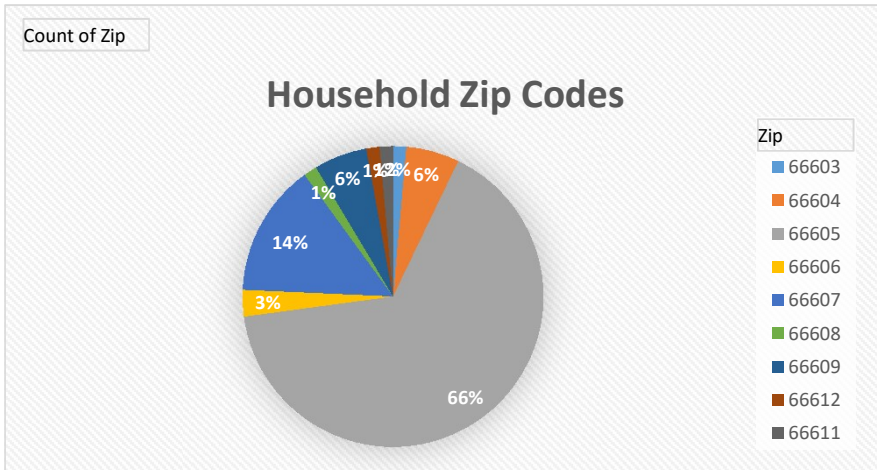

City of Topeka Neighborhood Pop-Up Events

Totals	Attendance	Cars	Families On-Site	Families Delivered	Total Families Served	Total in All Households	Total Boxes
#	112	76	85		85	230	100

City of Topeka Neighborhood Pop-Up Events

Totals	Attendance	Cars	Families On-Site	Families Delivered	Total Families Served	Total in All Households	Total Boxes
#	120	68	87		87	258	100

Count of Zip

Household Zip Codes

Household Age Range

Need for Other Neighborhood Assistance Programs

City of Topeka Neighborhood Pop-Up Events

Totals	Attendance	Cars	Families On-Site	Families Delivered	Total Families Served	Total in All Households	Total Boxes
#	106	49	70	18	88	235	100

City of Topeka Neighborhood Pop-Up Events