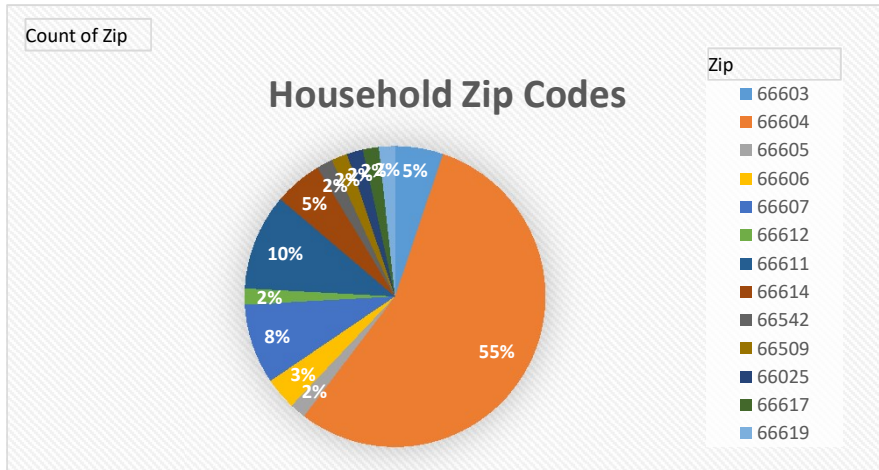

City of Topeka Neighborhood Pop-Up Events

Totals	Attendance	Cars	Families On-Site	Families Delivered	Total Families Served	Total in All Households	Total Boxes
#	126	65	58	15	73	232	100