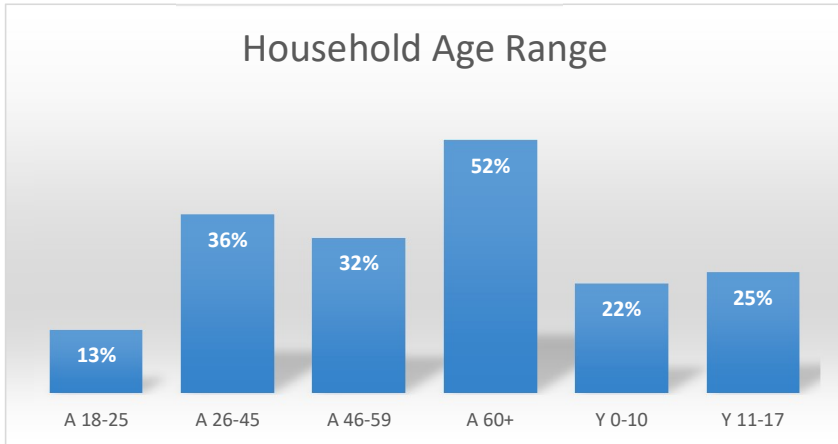

City of Topeka Neighborhood Pop-Up Events

Totals	Attendance	Cars	Families On-Site	Families Delivered	Total Families Served	Total in All Households	Total Boxes
#	112	76	85		85	230	100