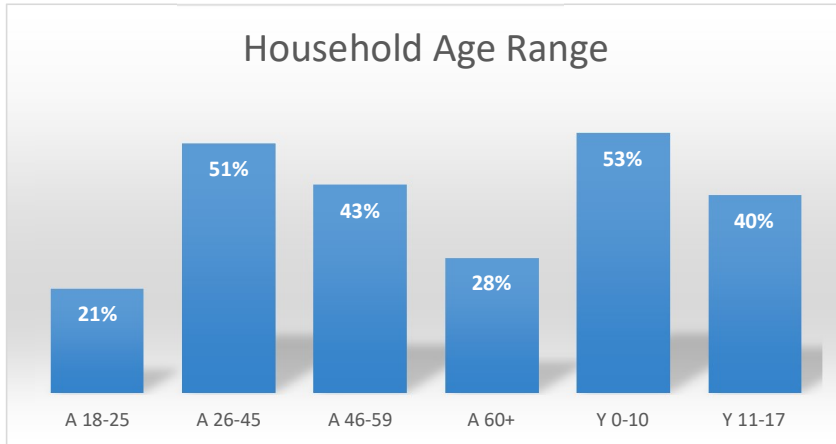

City of Topeka Neighborhood Pop-Up Events

Totals	Attendance	Cars	Families On-Site	Families Delivered	Total Families Served	Total in All Households	Total Boxes
#	71	31	47	30	77	231	100