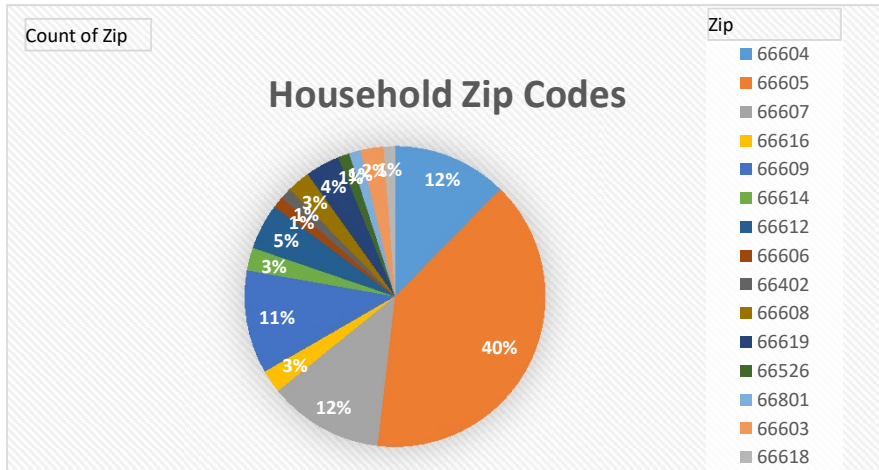

City of Topeka Neighborhood Pop-Up Events

Totals	Attendance	Cars	Families On-Site	Families Delivered	Total Families Served	Total in All Households	Total Boxes
#	87	57	81	15	96	393	100