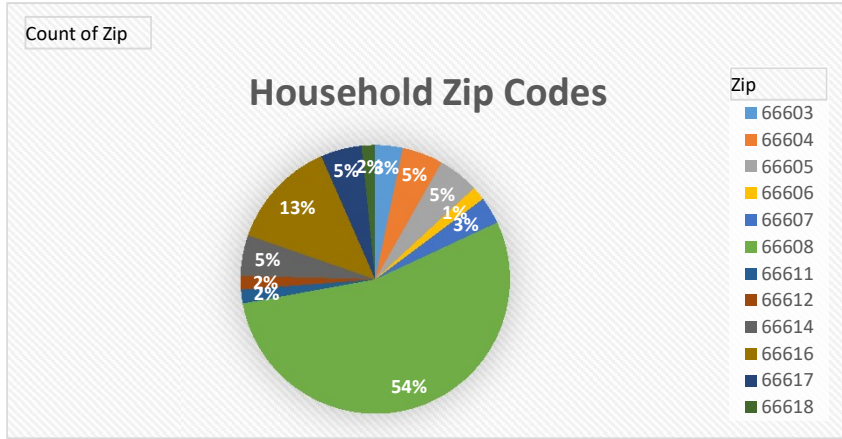

City of Topeka Neighborhood Pop-Up Events

Totals	Attendance	Cars	Families On-Site	Families Delivered	Total Families Served	Total in All Households	Total Boxes
#	119	65	61		61	238	180

City of Topeka Neighborhood Pop-Up Events

Totals	Attendance	Cars	Families On-Site	Families Delivered	Total Families Served	Total in All Households	Total Boxes
#	71	31	47	30	77	231	100

City of Topeka Neighborhood Pop-Up Events

Totals	Attendance	Cars	Families On-Site	Families Delivered	Total Families Served	Total in All Households	Total Boxes
#	74	44	49	27	76	222	100

City of Topeka Neighborhood Pop-Up Events

Totals	Attendance	Cars	Families On-Site	Families Delivered	Total Families Served	Total in All Households	Total Boxes
#	112	76	85		85	230	100

City of Topeka Neighborhood Pop-Up Events