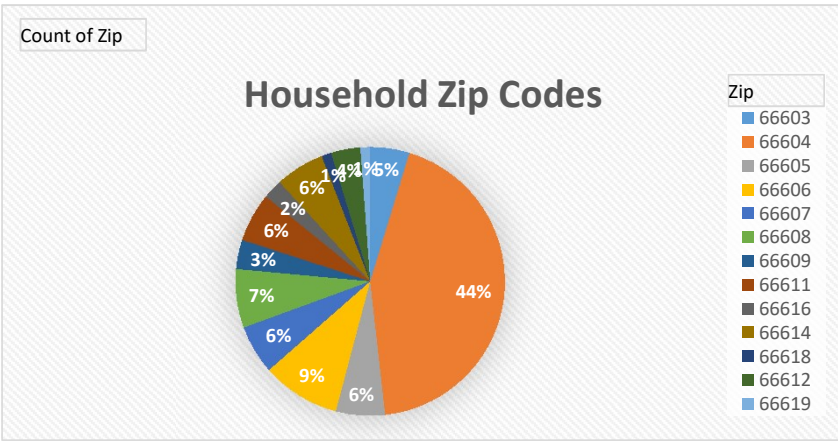

City of Topeka Neighborhood Pop-Up Events

Totals	Attendance	Cars	Families On-Site	Families Delivered	Total Families Served	Total in All Households	Total Boxes
#	119	65	61		61	238	180

City of Topeka Neighborhood Pop-Up Events

Totals	Attendance	Cars	Families On-Site	Families Delivered	Total Families Served	Total in All Households	Total Boxes
#	71	31	47	30	77	231	100

City of Topeka Neighborhood Pop-Up Events

Totals	Attendance	Cars	Families On-Site	Families Delivered	Total Families Served	Total in All Households	Total Boxes
#	74	44	49	27	76	222	100

City of Topeka Neighborhood Pop-Up Events

Totals	Attendance	Cars	Families On-Site	Families Delivered	Total Families Served	Total in All Households	Total Boxes
#	112	76	85		85	230	100

City of Topeka Neighborhood Pop-Up Events

Totals	Attendance	Cars	Families On-Site	Families Delivered	Total Families Served	Total in All Households	Total Boxes
#	120	68	87		87	258	100

Count of Zip

Household Zip Codes

Household Age Range

Need for Other Neighborhood Assistance Programs