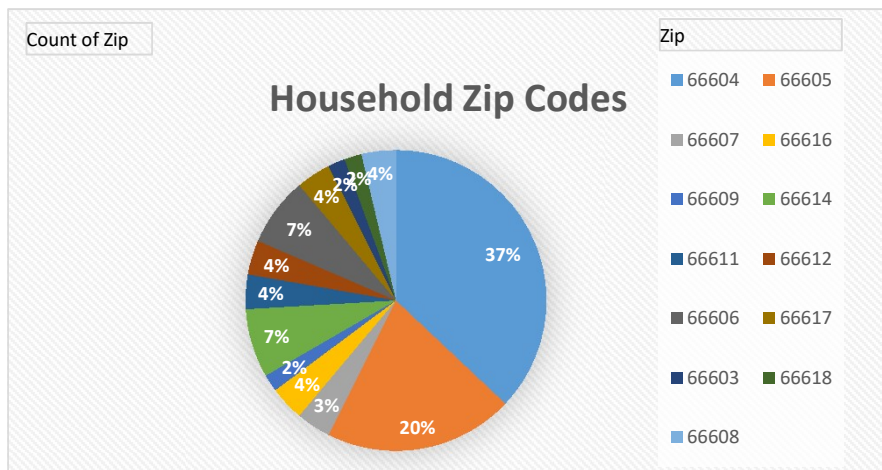

City of Topeka Neighborhood Pop-Up Events

Totals	Attendance	Cars	Families On-Site	Families Delivered	Total Families Served	Total in All Households	Total Boxes
#	83	54	54	37	91	302	200