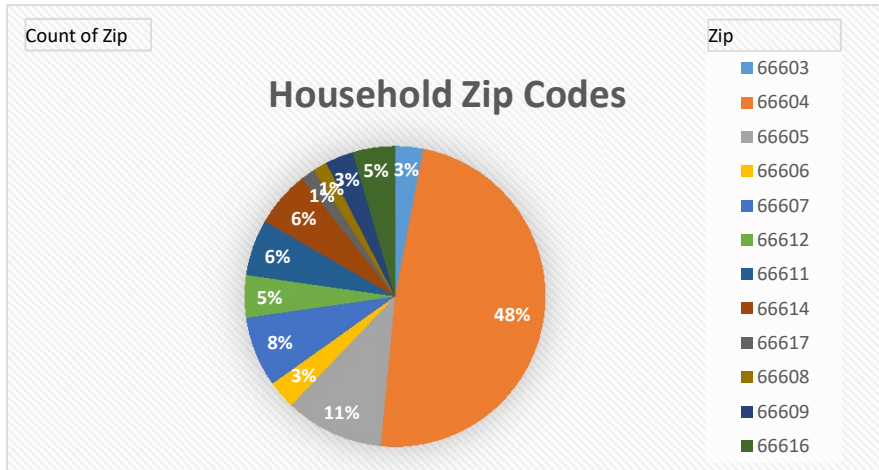

### Household Age Range

### Need for Other Neighborhood Assistance Programs

City of Topeka Neighborhood Pop-Up Events

Totals	Attendance	Cars	Families On-Site	Families Delivered	Total Families Served	Total in All Households	Total Boxes
#	84	61	71	36	107	292	200

City of Topeka Neighborhood Pop-Up Events

Totals	Attendance	Cars	Families On-Site	Families Delivered	Total Families Served	Total in All Households	Total Boxes
#	123	49	66	32	98	314	200

City of Topeka Neighborhood Pop-Up Events