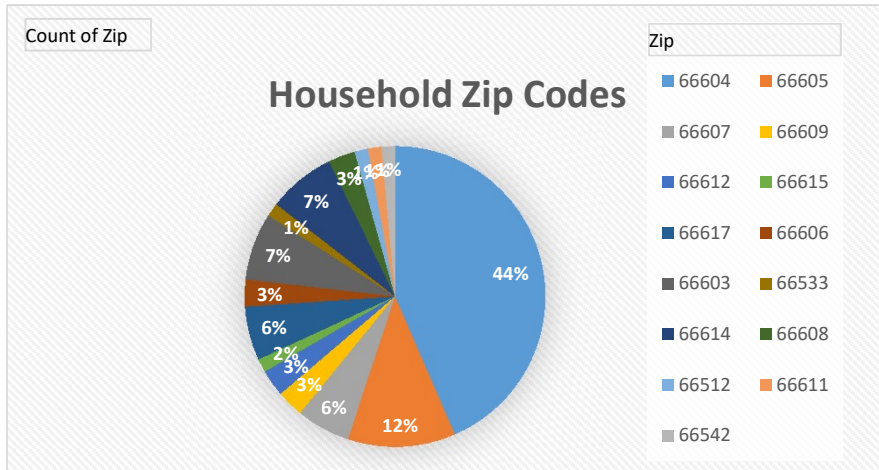

### Household Age Range

### Need for Other Neighborhood Assistance Programs

City of Topeka Neighborhood Pop-Up Events

Totals	Attendance	Cars	Families On-Site	Families Delivered	Total Families Served	Total in All Households	Total Boxes
#	84	61	71	36	107	292	200

City of Topeka Neighborhood Pop-Up Events

Totals	Attendance	Cars	Families On-Site	Families Delivered	Total Families Served	Total in All Households	Total Boxes
#	123	49	66	32	98	314	200

City of Topeka Neighborhood Pop-Up Events

Totals	Attendance	Cars	Families On-Site	Families Delivered	Total Families Served	Total in All Households	Total Boxes
#	83	54	54	37	91	302	200

City of Topeka Neighborhood Pop-Up Events

Totals	Attendance	Cars	Families On-Site	Families Delivered	Total Families Served	Total in All Households	Total Boxes
#	103	69	69	64	133	345	160