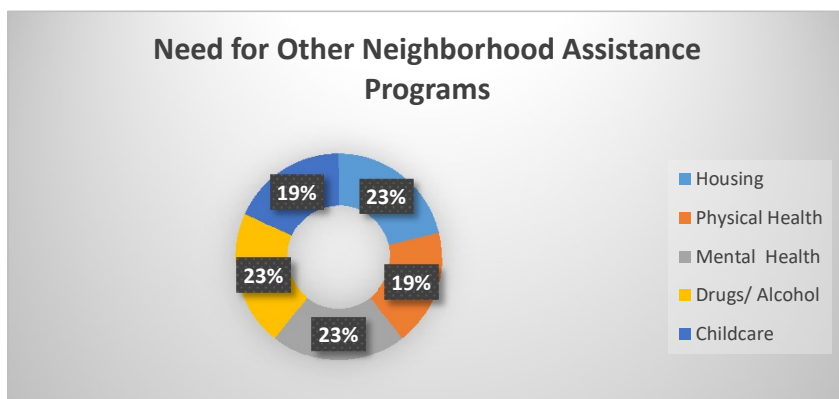

City of Topeka Neighborhood Pop-Up Events

Totals	Attendance	Cars	Families On-Site	Families Delivered	Total Families Served	Total in All Households	Total Boxes
#	84	45	31	52	83	201	200