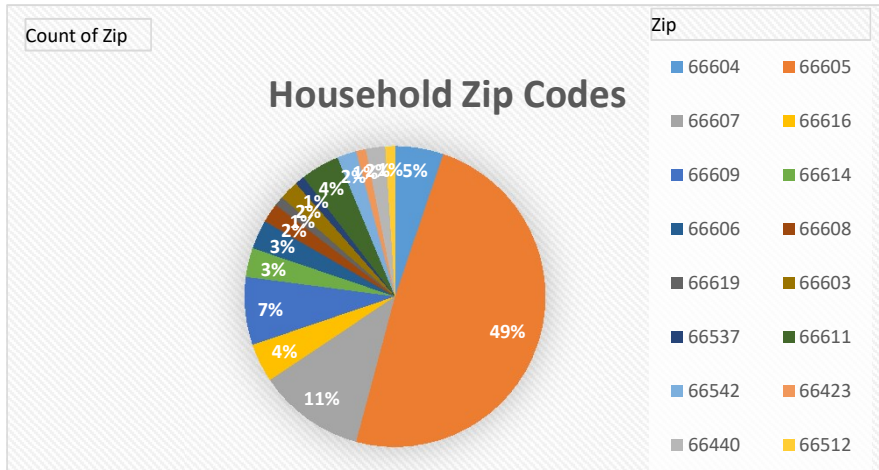

City of Topeka Neighborhood Pop-Up Events

Totals	Attendance	Cars	Families On-Site	Families Delivered	Total Families Served	Total in All Households	Total Boxes
#	123	49	66	32	98	314	200

City of Topeka Neighborhood Pop-Up Events

Totals	Attendance	Cars	Families On-Site	Families Delivered	Total Families Served	Total in All Households	Total Boxes
#	83	54	54	37	91	302	200

City of Topeka Neighborhood Pop-Up Events

Totals	Attendance	Cars	Families On-Site	Families Delivered	Total Families Served	Total in All Households	Total Boxes
#	103	69	69	64	133	345	160

City of Topeka Neighborhood Pop-Up Events

Totals	Attendance	Cars	Families On-Site	Families Delivered	Total Families Served	Total in All Households	Total Boxes
#	157	87	96	47	143	519	300

City of Topeka Neighborhood Pop-Up Events