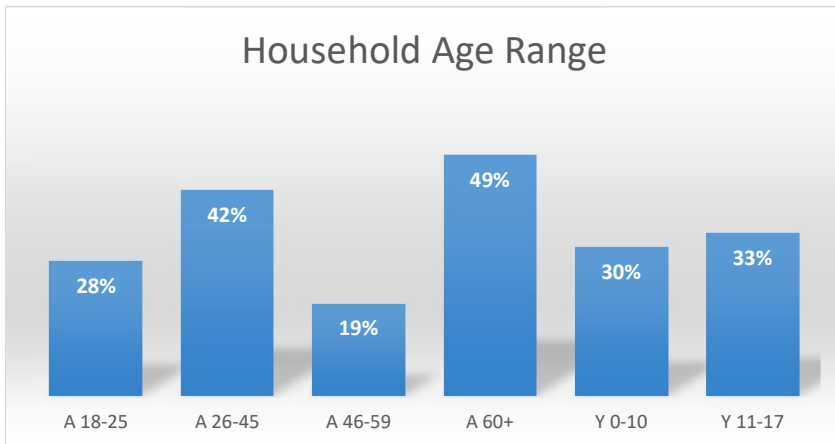

City of Topeka Neighborhood Pop-Up Events

Totals	Attendance	Cars	Families On-Site	Families Delivered	Total Families Served	Total in All Households	Total Boxes
#	103	69	69	64	133	345	160