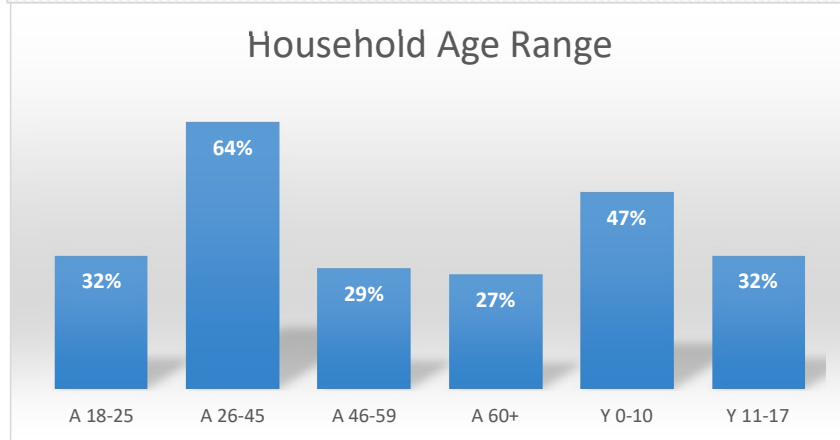

City of Topeka Neighborhood Pop-Up Events

Totals	Attendance	Cars	Families On-Site	Families Delivered	Total Families Served	Total in All Households	Total Boxes
#	123	49	66	32	98	314	200