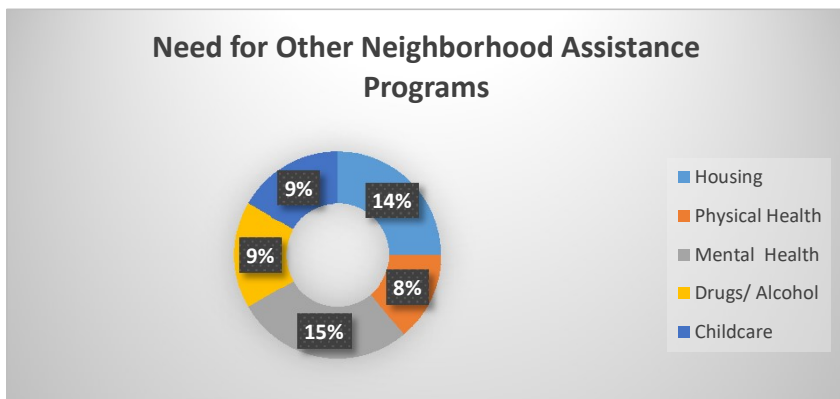

City of Topeka Neighborhood Pop-Up Events

Totals	Attendance	Cars	Families On-Site	Families Delivered	Total Families Served	Total in All Households	Total Boxes
#	123	49	66	32	98	314	200