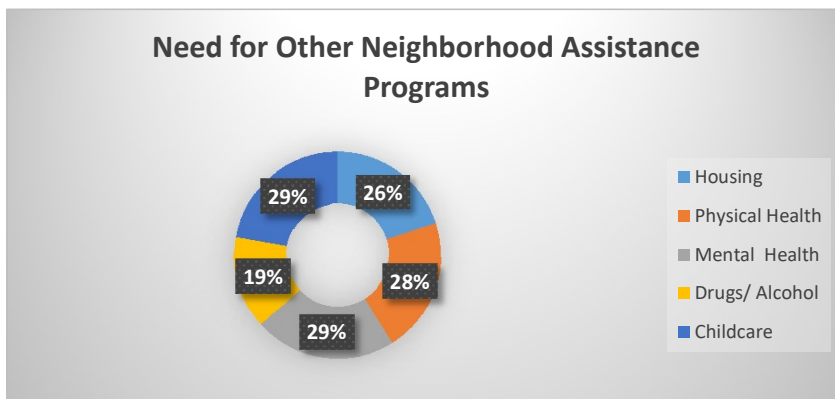

City of Topeka Neighborhood Pop-Up Events

Totals	Attendance	Cars	Families On-Site	Families Delivered	Total Families Served	Total in All Households	Total Boxes
#	103	69	69	64	133	345	160