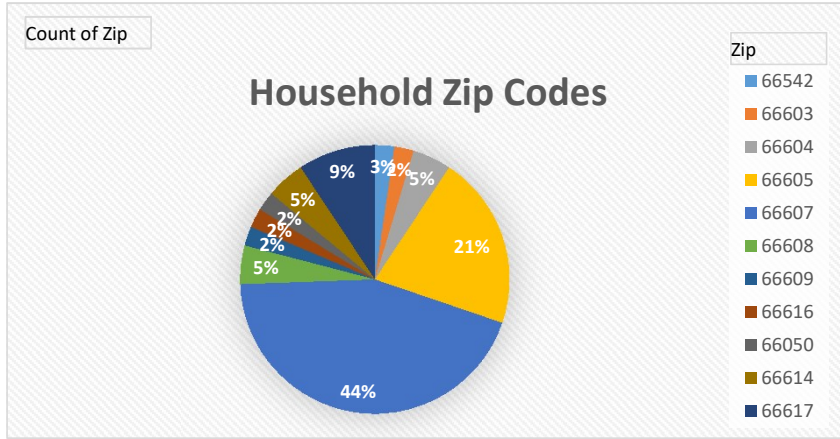

City of Topeka Neighborhood Pop-Up Events

Totals	Attendance	Cars	Families On-Site	Families Delivered	Total Families Served	Total in All Households	Total Boxes
#	77	41	69	32	101	302	200

City of Topeka Neighborhood Pop-Up Events

Totals	Attendance	Cars	Families On-Site	Families Delivered	Total Families Served	Total in All Households	Total Boxes
#	112	55	43	43	86	266	200

City of Topeka Neighborhood Pop-Up Events

Totals	Attendance	Cars	Families On-Site	Families Delivered	Total Families Served	Total in All Households	Total Boxes
#	84	45	31	52	83	201	200

City of Topeka Neighborhood Pop-Up Events

Totals	Attendance	Cars	Families On-Site	Families Delivered	Total Families Served	Total in All Households	Total Boxes
#	165	96	117	40	157	429	200

City of Topeka Neighborhood Pop-Up Events