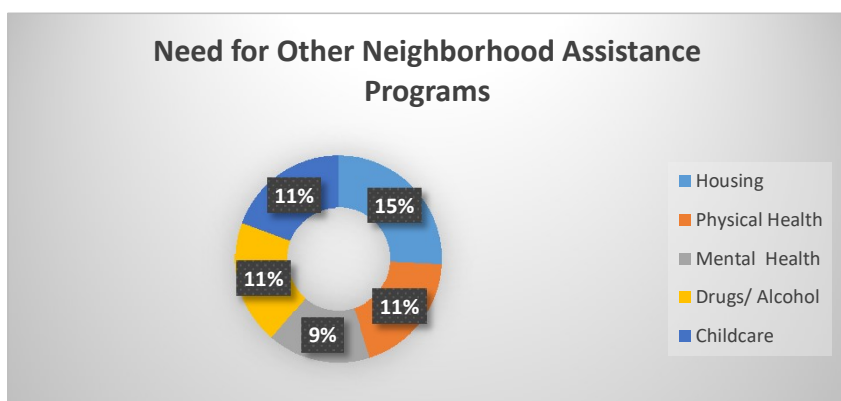

City of Topeka Neighborhood Pop-Up Events

Totals	Attendance	Cars	Families On-Site	Families Delivered	Total Families Served	Total in All Households	Total Boxes
#	83	54	54	37	91	302	200