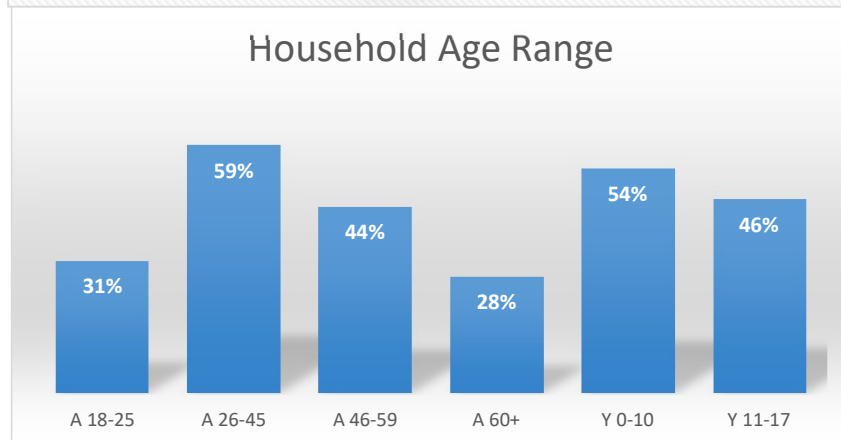

City of Topeka Neighborhood Pop-Up Events

Totals	Attendance	Cars	Families On-Site	Families Delivered	Total Families Served	Total in All Households	Total Boxes
#	83	54	54	37	91	302	200