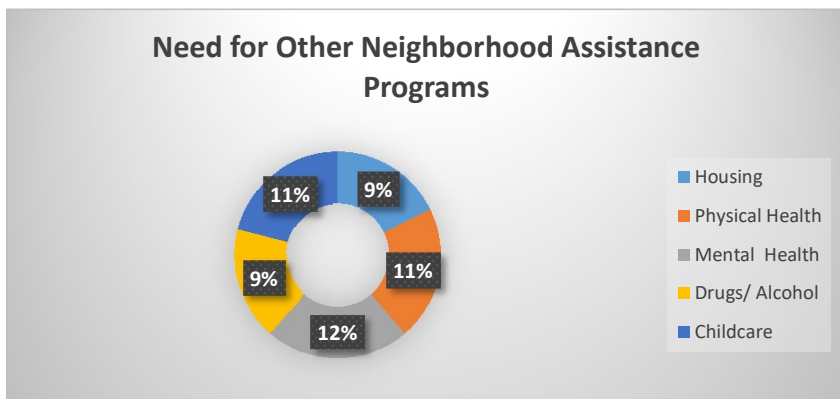

City of Topeka Neighborhood Pop-Up Events

Totals	Attendance	Cars	Families On-Site	Families Delivered	Total Families Served	Total in All Households	Total Boxes
#	165	96	117	40	157	429	200