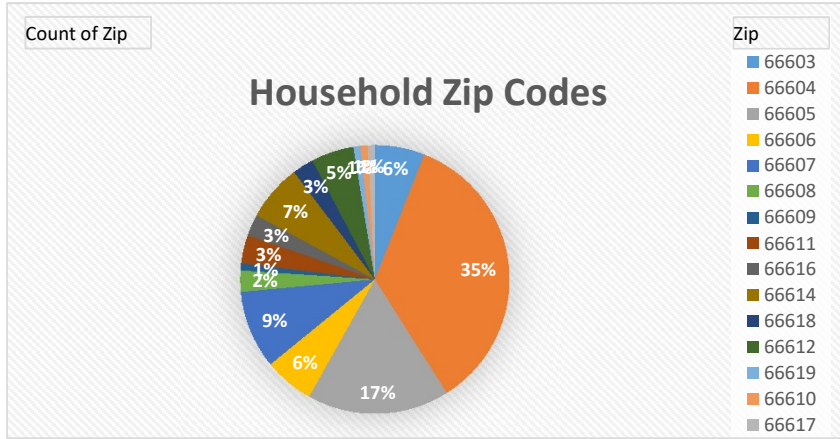

City of Topeka Neighborhood Pop-Up Events

Totals	Attendance	Cars	Families On-Site	Families Delivered	Total Families Served	Total in All Households	Total Boxes
#	77	41	69	32	101	302	200

City of Topeka Neighborhood Pop-Up Events

Totals	Attendance	Cars	Families On-Site	Families Delivered	Total Families Served	Total in All Households	Total Boxes
#	112	55	43	43	86	266	200

City of Topeka Neighborhood Pop-Up Events

Totals	Attendance	Cars	Families On-Site	Families Delivered	Total Families Served	Total in All Households	Total Boxes
#	84	45	31	52	83	201	200

City of Topeka Neighborhood Pop-Up Events

Totals	Attendance	Cars	Families On-Site	Families Delivered	Total Families Served	Total in All Households	Total Boxes
#	165	96	117	40	157	429	200

City of Topeka Neighborhood Pop-Up Events

Totals	Attendance	Cars	Families On-Site	Families Delivered	Total Families Served	Total in All Households	Total Boxes
#	110	58	69	30	99	337	200

Count of Zip