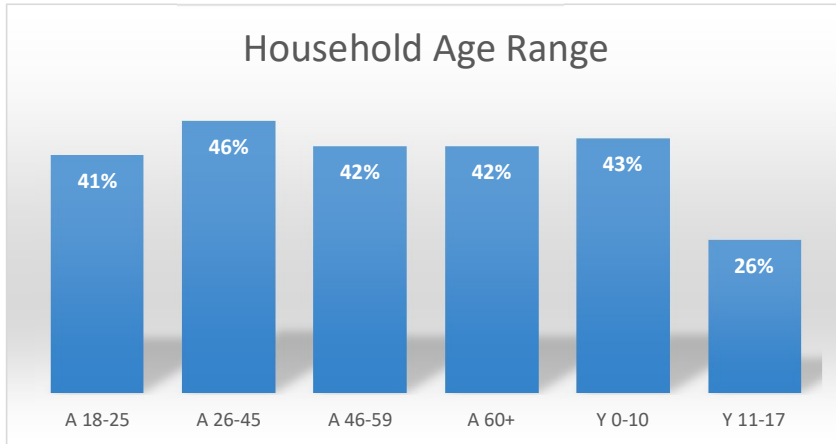

City of Topeka Neighborhood Pop-Up Events

Totals	Attendance	Cars	Families On-Site	Families Delivered	Total Families Served	Total in All Households	Total Boxes
#	77	41	69	32	101	302	200

City of Topeka Neighborhood Pop-Up Events