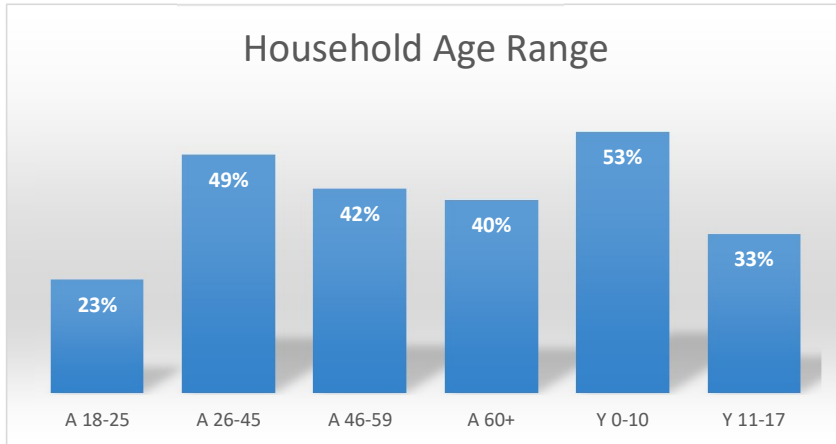

City of Topeka Neighborhood Pop-Up Events

Totals	Attendance	Cars	Families On-Site	Families Delivered	Total Families Served	Total in All Households	Total Boxes
#	112	55	43	43	86	266	200