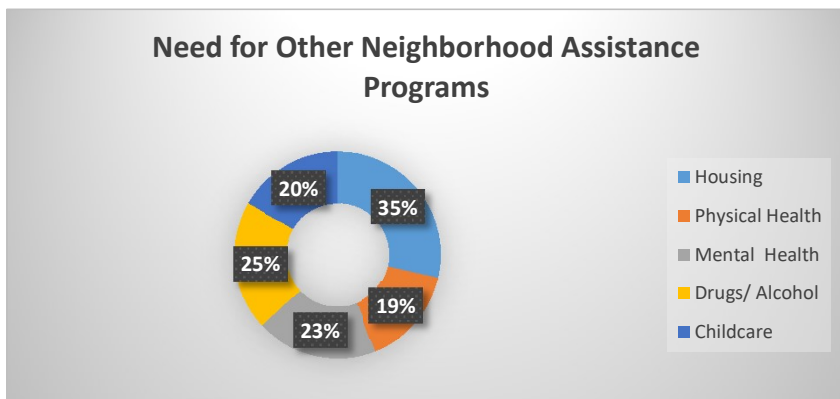

City of Topeka Neighborhood Pop-Up Events

Totals	Attendance	Cars	Families On-Site	Families Delivered	Total Families Served	Total in All Households	Total Boxes
#	77	41	69	32	101	302	200

City of Topeka Neighborhood Pop-Up Events