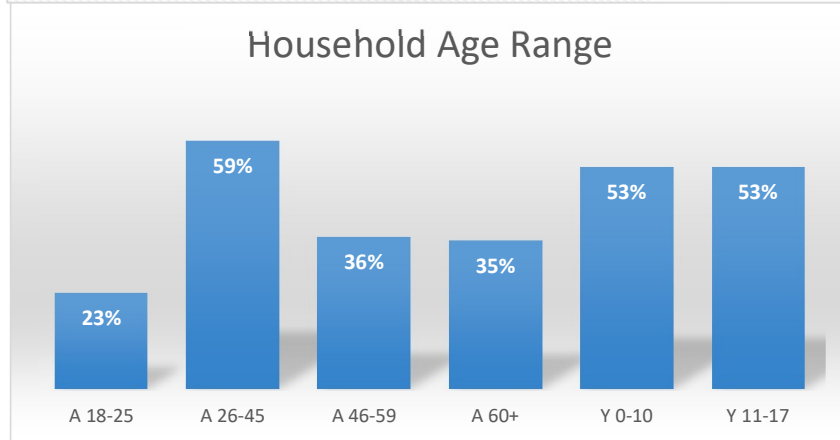

City of Topeka Neighborhood Pop-Up Events

Totals	Attendance	Cars	Families On-Site	Families Delivered	Total Families Served	Total in All Households	Total Boxes
#	157	87	96	47	143	519	300