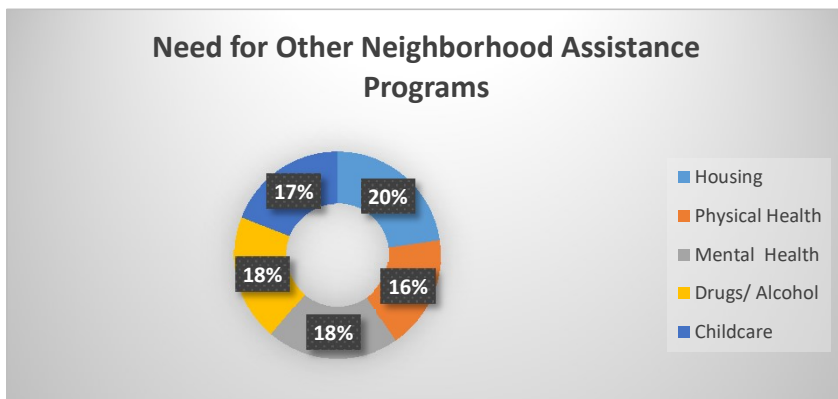

City of Topeka Neighborhood Pop-Up Events

Totals	Attendance	Cars	Families On-Site	Families Delivered	Total Families Served	Total in All Households	Total Boxes
#	1098	615	685	413	1098	3307	2060