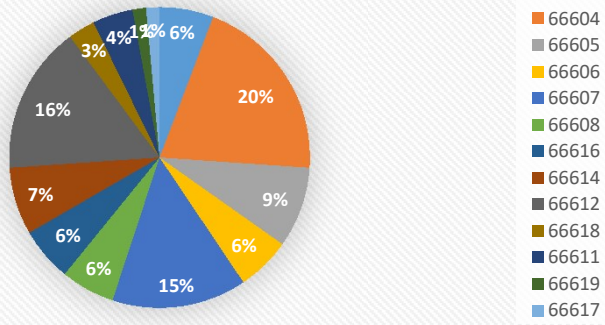

City of Topeka Neighborhood Pop-Up Events

Totals	Attendance	Cars	Families On-Site	Families Delivered	Total Families Served	Total in All Households	Total Boxes
#	110	58	69	30	99	337	200

Count of Zip

Household Zip Codes