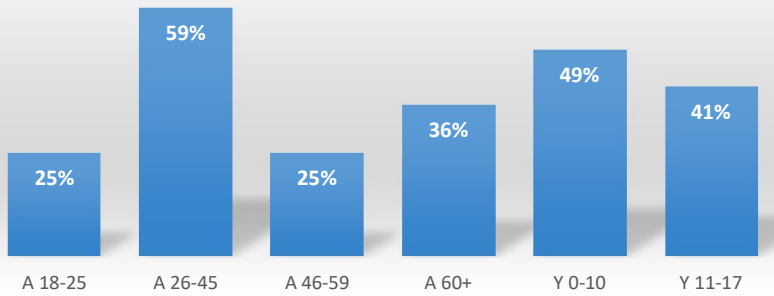

Household Age Range