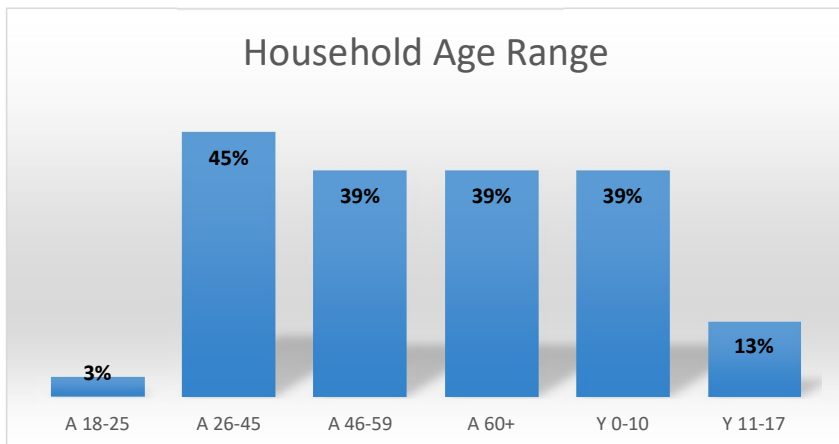

City of Topeka Neighborhood Pop-Up Events

Totals	Attendance	Cars	Families On-Site	Families Delivered	Total Families Served	Total in All Households	Total Boxes
#	84	45	31	52	83	201	200