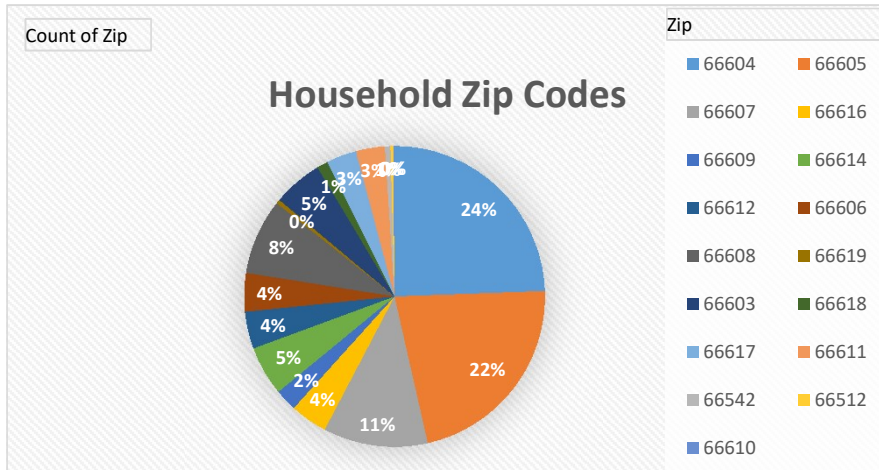

City of Topeka Neighborhood Pop-Up Events

Totals	Attendance	Cars	Families On-Site	Families Delivered	Total Families Served	Total in All Households	Total Boxes
#	1098	615	685	413	1098	3307	2060