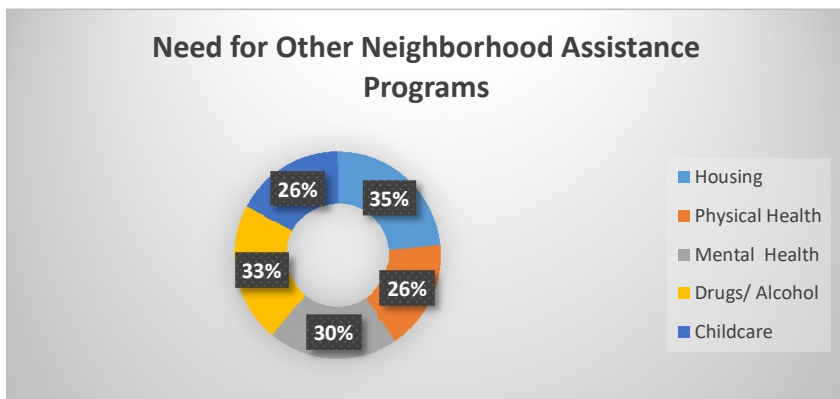

City of Topeka Neighborhood Pop-Up Events

Totals	Attendance	Cars	Families On-Site	Families Delivered	Total Families Served	Total in All Households	Total Boxes
#	112	55	43	43	86	266	200