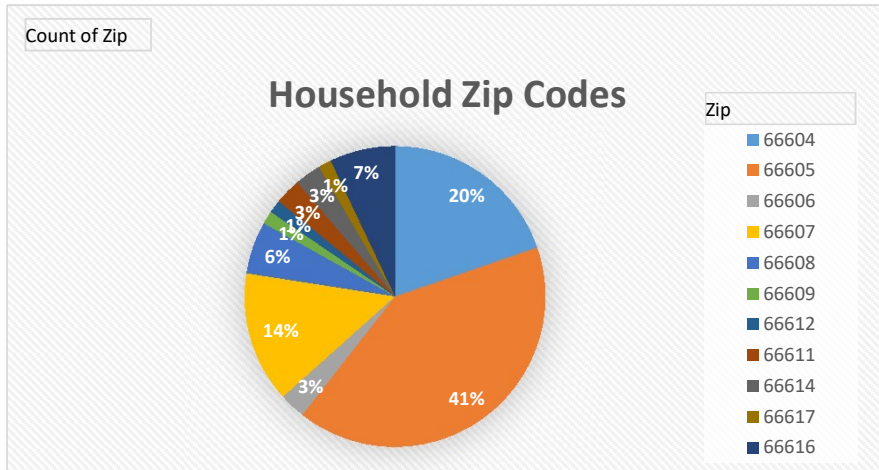

### Household Zip Codes

### Household Age Range

### Need for Other Neighborhood Assistance Programs

City of Topeka Neighborhood Pop-Up Events

Totals	Attendance	Cars	Families On-Site	Families Delivered	Total Families Served	Total in All Households	Total Boxes
#	84	61	71	36	107	292	200