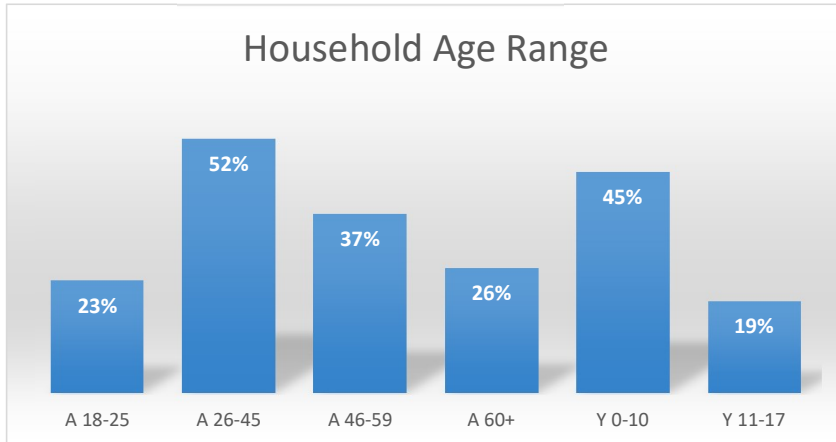

City of Topeka Neighborhood Pop-Up Events

Totals	Attendance	Cars	Families On-Site	Families Delivered	Total Families Served	Total in All Households	Total Boxes
#	165	96	117	40	157	429	200