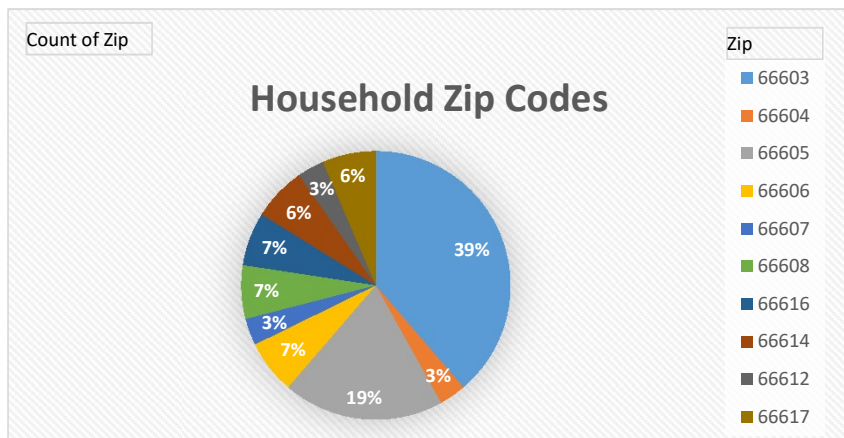

City of Topeka Neighborhood Pop-Up Events

Totals	Attendance	Cars	Families On-Site	Families Delivered	Total Families Served	Total in All Households	Total Boxes
#	77	41	69	32	101	302	200

City of Topeka Neighborhood Pop-Up Events

Totals	Attendance	Cars	Families On-Site	Families Delivered	Total Families Served	Total in All Households	Total Boxes
#	112	55	43	43	86	266	200

City of Topeka Neighborhood Pop-Up Events

Totals	Attendance	Cars	Families On-Site	Families Delivered	Total Families Served	Total in All Households	Total Boxes
#	84	45	31	52	83	201	200