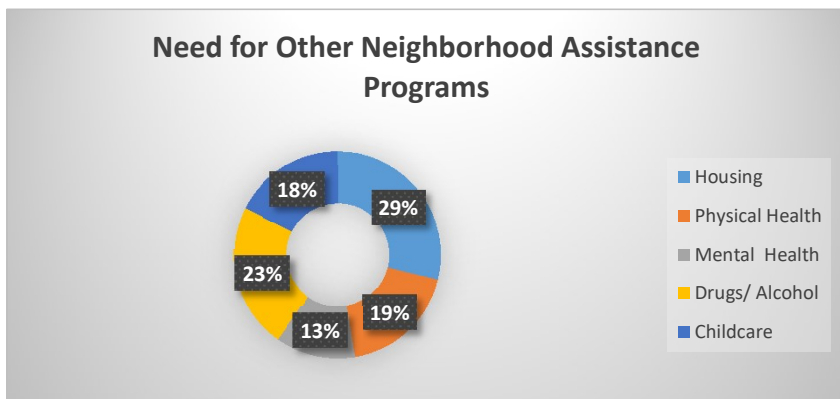

City of Topeka Neighborhood Pop-Up Events

Totals	Attendance	Cars	Families On-Site	Families Delivered	Total Families Served	Total in All Households	Total Boxes
#	157	87	96	47	143	519	300