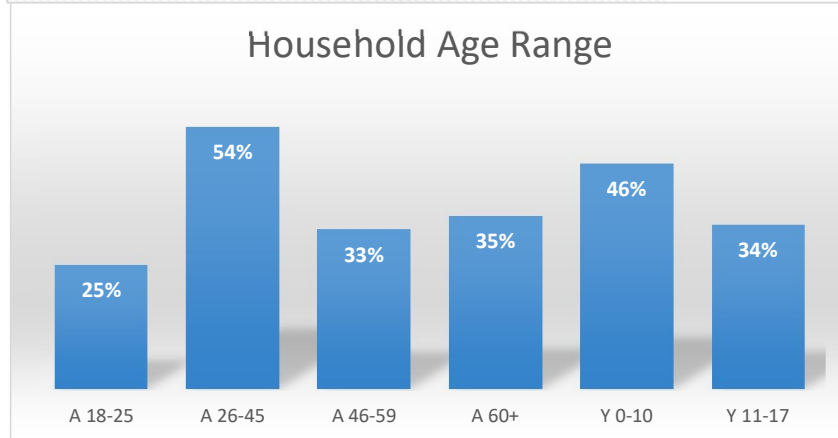

City of Topeka Neighborhood Pop-Up Events

Totals	Attendance	Cars	Families On-Site	Families Delivered	Total Families Served	Total in All Households	Total Boxes
#	1098	615	685	413	1098	3307	2060