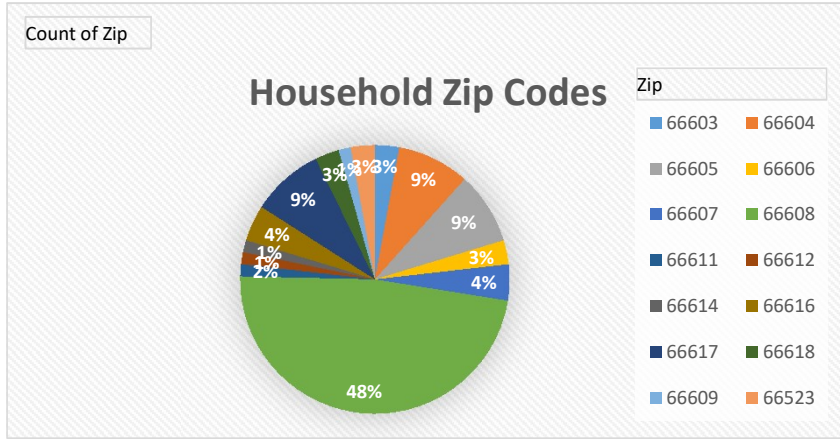

City of Topeka Neighborhood Pop-Up Events

Totals	Attendance	Cars	Families On-Site	Families Delivered	Total Families Served	Total in All Households	Total Boxes
#	77	41	69	32	101	302	200

City of Topeka Neighborhood Pop-Up Events

Totals	Attendance	Cars	Families On-Site	Families Delivered	Total Families Served	Total in All Households	Total Boxes
#	112	55	43	43	86	266	200

City of Topeka Neighborhood Pop-Up Events

Totals	Attendance	Cars	Families On-Site	Families Delivered	Total Families Served	Total in All Households	Total Boxes
#	84	45	31	52	83	201	200

City of Topeka Neighborhood Pop-Up Events

Totals	Attendance	Cars	Families On-Site	Families Delivered	Total Families Served	Total in All Households	Total Boxes
#	165	96	117	40	157	429	200

City of Topeka Neighborhood Pop-Up Events