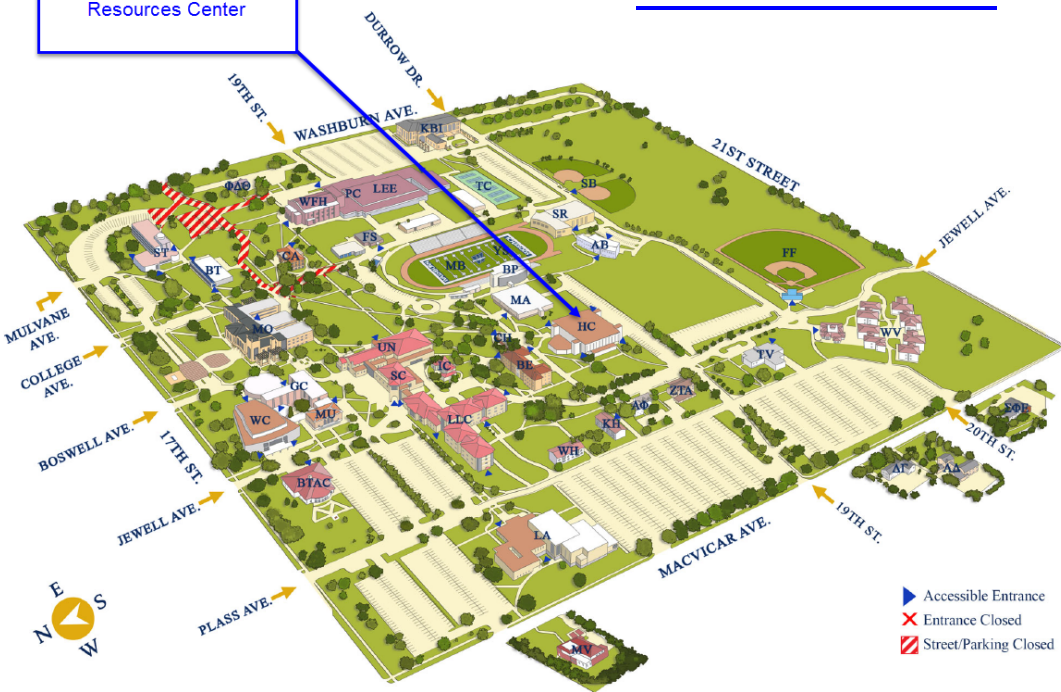

Code – Jason Jones

11am-12pm

Non-Code - Safety Consultants

12pm-1pm

Lunch Provided

1pm-3pm

Non-Code Classes

\*\*\*\*\*