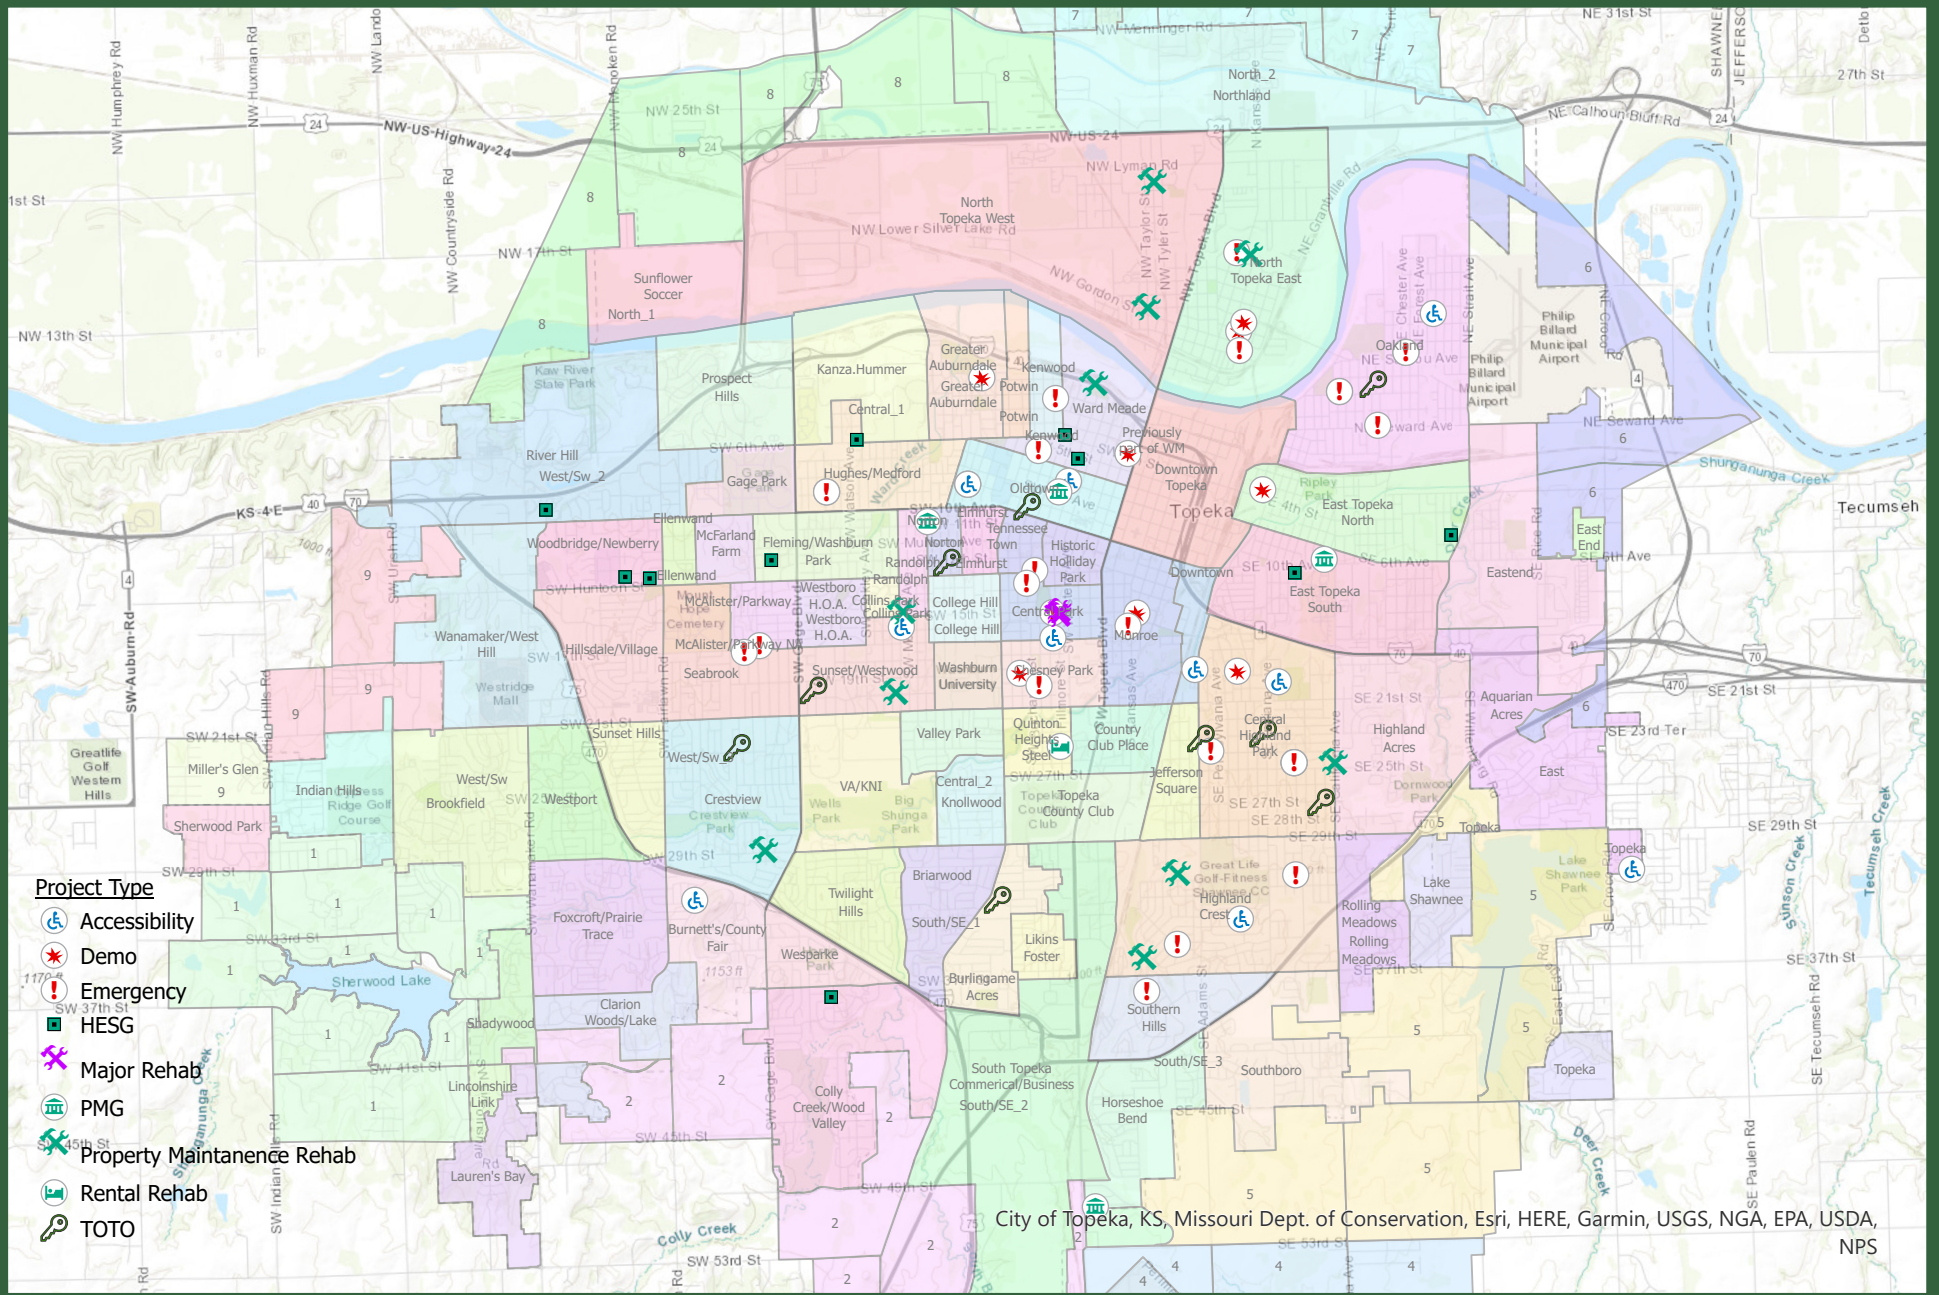

Topeka NIA 2020 Projects

Map Author: NJF
Date Created: 6/1/2021 11:27 AM

0.45
Miles

Department of
Planning
and Development