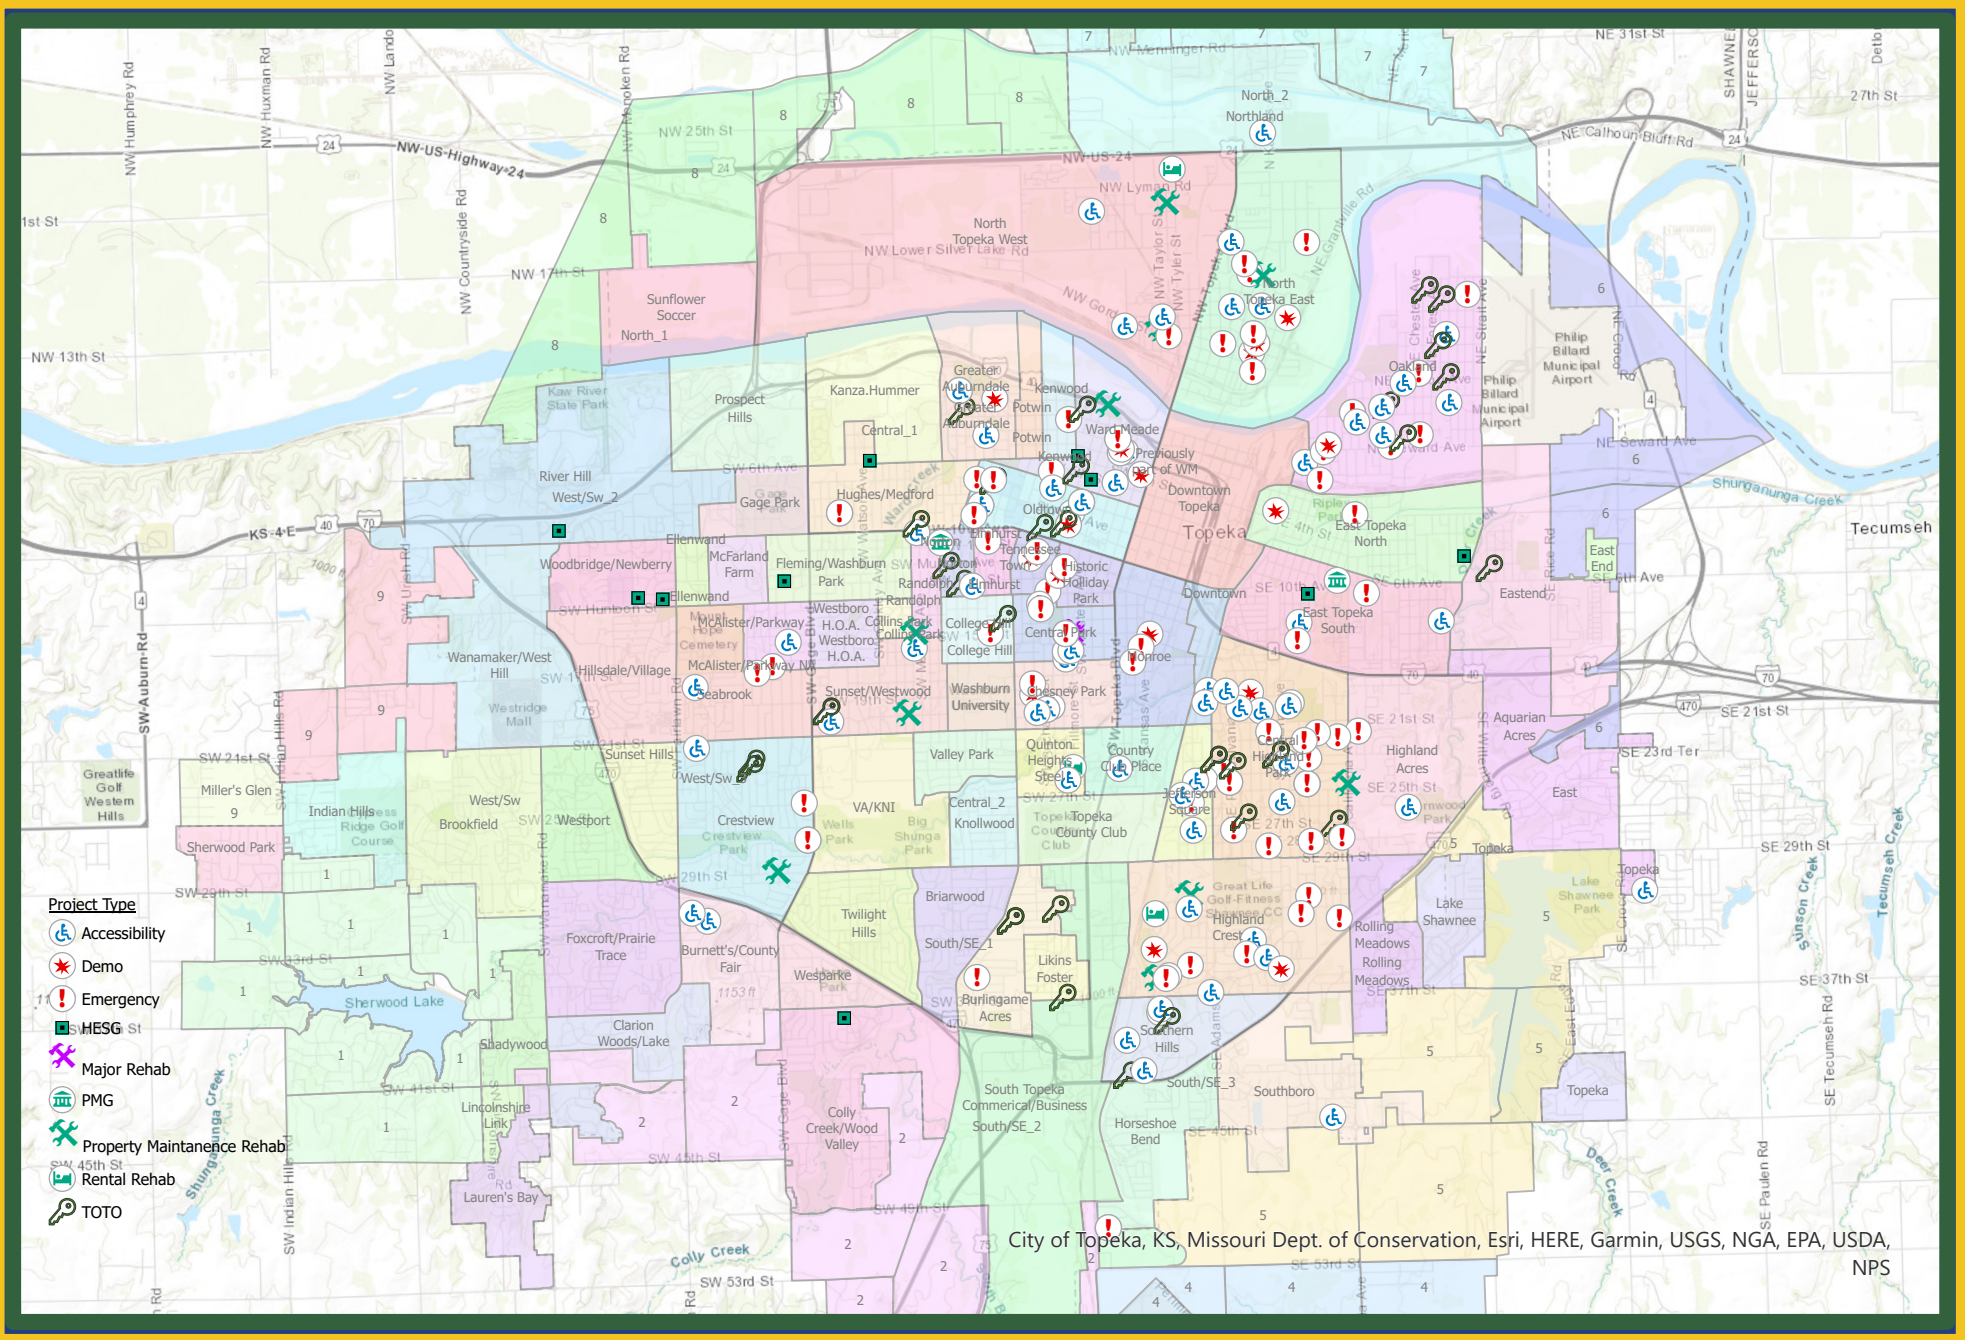

Topeka NIA 2017-2020 Projects

City of Topeka, KS, Missouri Dept. of Conservation, Esri, HERE, Garmin, USGS, NGA, EPA, USDA, NPS

Map Author: NJF
Date Created: 6/1/2021 11:26 AM

0.45
Miles

Department of
Planning
and Development